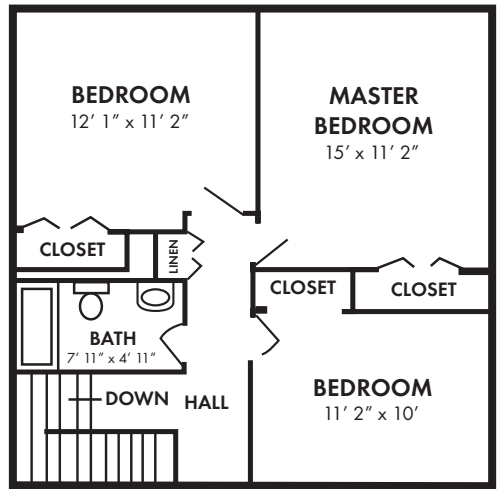

Welcome HOME

OXFORD MANOR APARTMENTS

5349 Oxford Drive • Mechanicsburg, PA • 17055

Phone: 717-697-8539 • Fax: 717-697-9536

First Floor

Second Floor

TOWNHOME - THREE BEDROOM / ONE½ BATH - 1206 sq. ft.

Square Footage is approximate