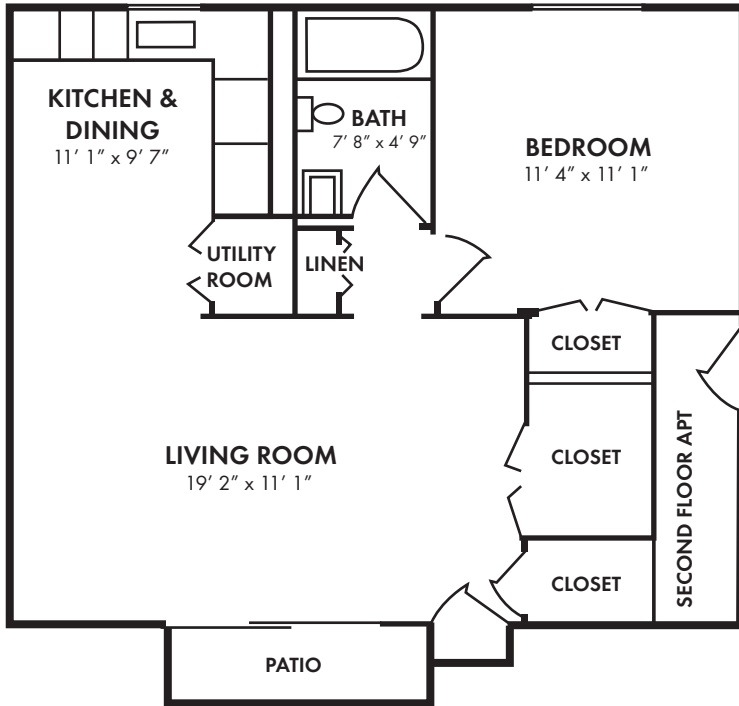

Welcome HOME

OXFORD MANOR APARTMENTS

5349 Oxford Drive • Mechanicsburg, PA • 17055

Phone: 717-697-8539 • Fax: 717-697-9536

ONE BEDROOM / ONE BATH - 582 sq. ft.

Square Footage is approximate

RENTAL INFORMATION*

Welcome HOME

OXFORD MANOR APARTMENTS

5349 Oxford Drive • Mechanicsburg, PA • 17055

Phone: 717-697-8539 • Fax: 717-697-9536

FIRST FLOOR - TWO BEDROOM / ONE BATH - 783 sq. ft.

Square Footage is approximate

RENTAL INFORMATION*