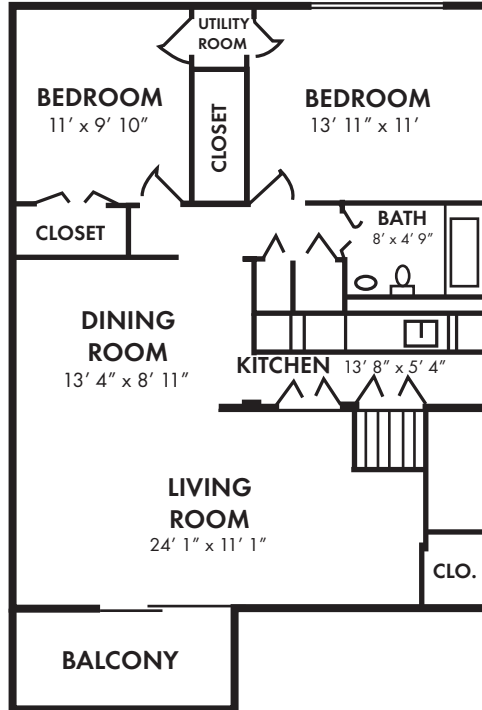

Welcome HOME

OXFORD MANOR APARTMENTS

5349 Oxford Drive • Mechanicsburg, PA • 17055

Phone: 717-697-8539 • Fax: 717-697-9536

SECOND FLOOR - TWO BEDROOM / ONE BATH - 783 sq. ft.

Square Footage is approximate

RENTAL INFORMATION*