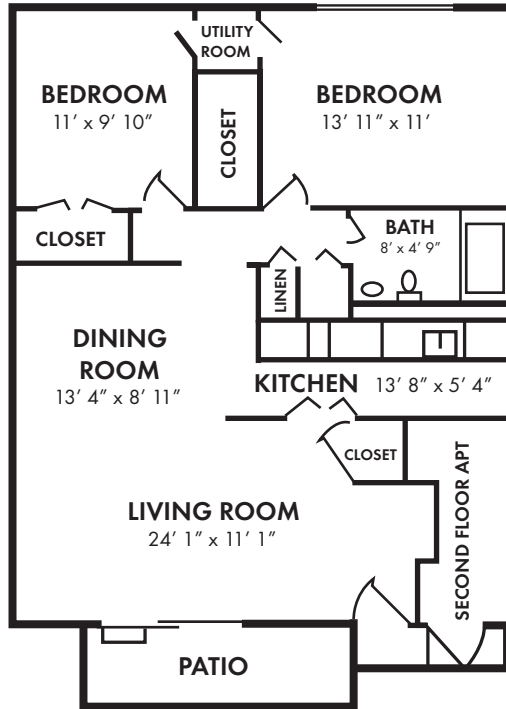

Welcome HOME

OXFORD MANOR APARTMENTS

5349 Oxford Drive • Mechanicsburg, PA • 17055

Phone: 717-697-8539 • Fax: 717-697-9536

FIRST FLOOR - TWO BEDROOM / ONE BATH - 783 sq. ft.

Square Footage is approximate

RENTAL INFORMATION*