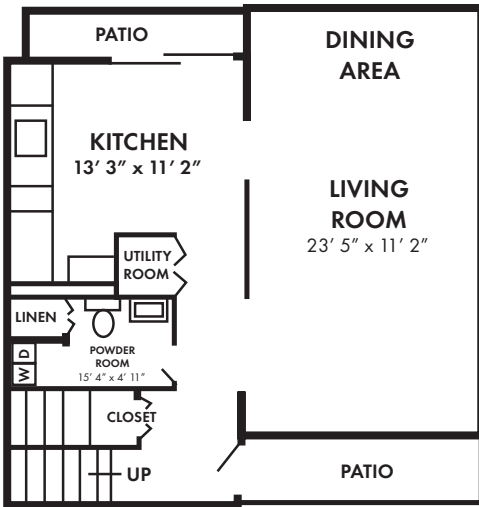

Welcome HOME

OXFORD MANOR APARTMENTS

5349 Oxford Drive • Mechanicsburg, PA • 17055

Phone: 717-697-8539 • Fax: 717-697-9536

First Floor

Second Floor

TOWNHOME - THREE BEDROOM / ONE½ BATH - 1206 sq. ft.

Square Footage is approximate