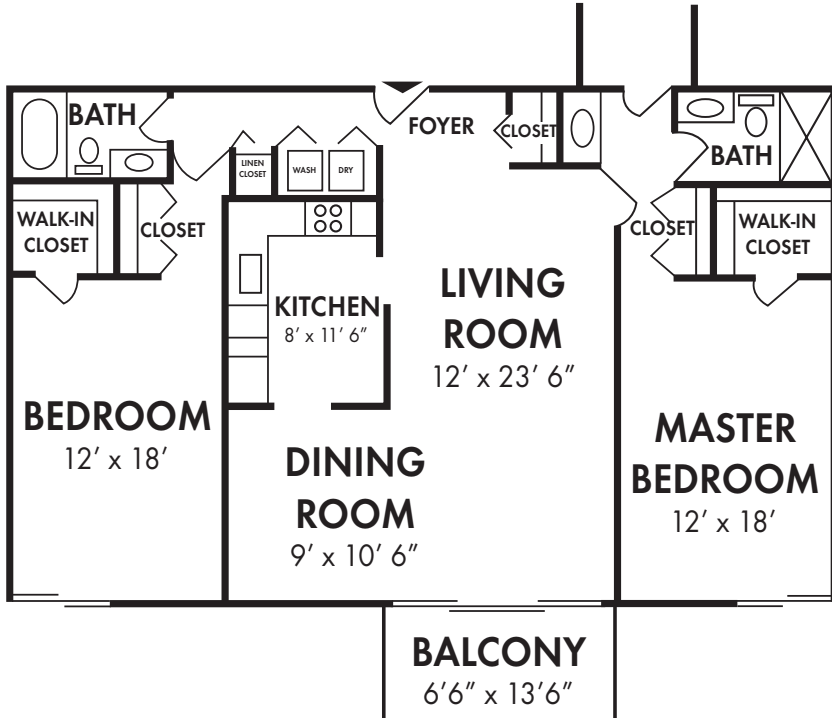

www.morgan-properties.com

Welcome HOME

PLACE ONE APARTMENTS

777 W. Germantown Pk. • Plymouth Meeting, PA • 19462

Phone: 610-275-3690 • Fax: 610-292-8066

ROYALE - TWO BEDROOM / TWO FULL BATH - 1350 sq. ft.

Square Footage is approximate

www.morgan-properties.com

Welcome HOME

PLACE ONE APARTMENTS

777 W. Germantown Pk. • Plymouth Meeting, PA • 19462

Phone: 610-275-3690 • Fax: 610-292-8066

BORDEAUX - TWO BEDROOM / TWO FULL BATH - 1370 sq. ft.