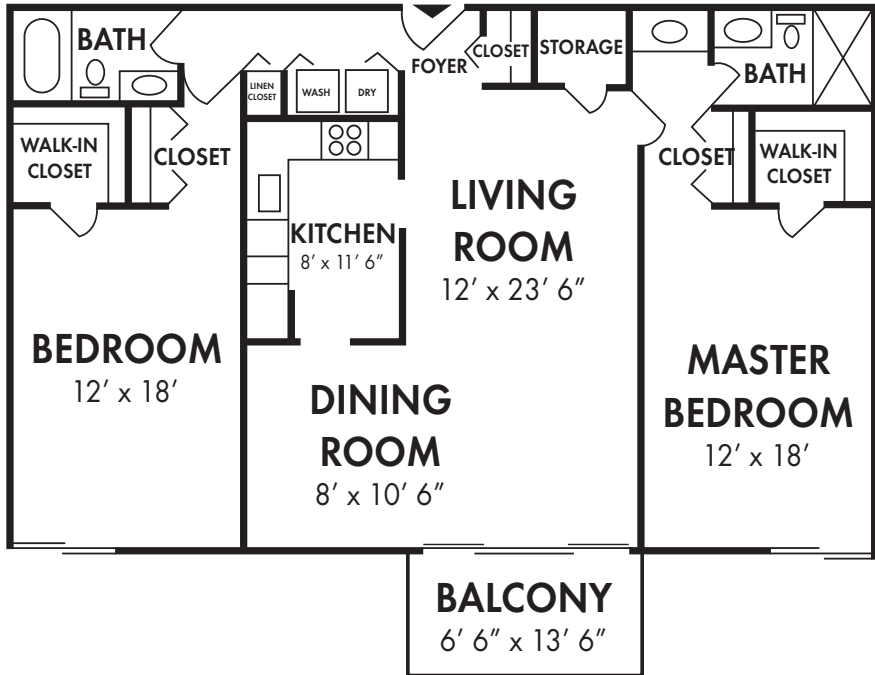

Welcome HOME

PLACE ONE APARTMENTS

777 W. Germantown Pk. • Plymouth Meeting, PA • 19462

Phone: 610-275-3690 • Fax: 610-292-8066

SURREY I, II, III - ONE BEDROOM / ONE + 1/2 BATH - 996 sq. ft.

Square Footage is approximate

www.morgan-properties.com

Welcome HOME

PLACE ONE APARTMENTS

777 W. Germantown Pk. • Plymouth Meeting, PA • 19462

Phone: 610-275-3690 • Fax: 610-292-8066

CHALET - TWO BEDROOM / TWO FULL BATH - 1288 sq. ft.

Square Footage is approximate

www.morgan-properties.com

Welcome HOME

PLACE ONE APARTMENTS

777 W. Germantown Pk. • Plymouth Meeting, PA • 19462

Phone: 610-275-3690 • Fax: 610-292-8066

ROYALE - TWO BEDROOM / TWO FULL BATH - 1350 sq. ft.

Square Footage is approximate