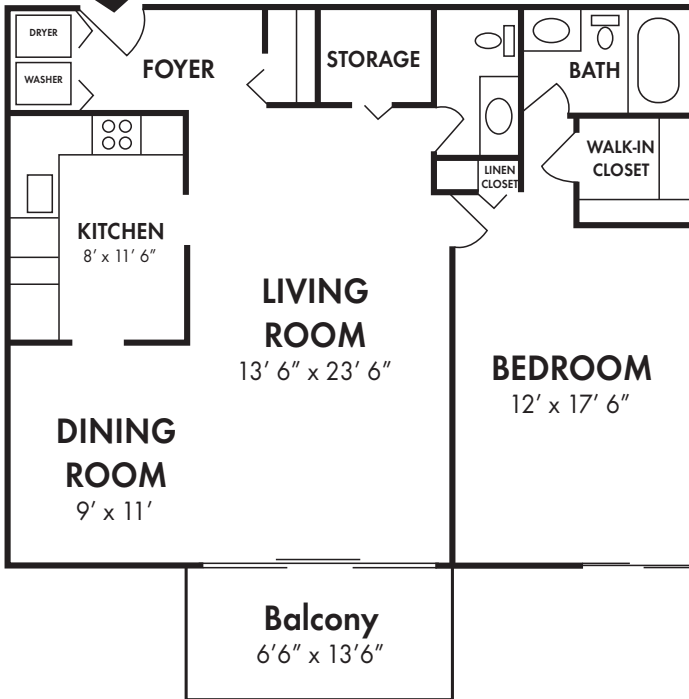

Welcome HOME

PLACE ONE APARTMENTS

777 W. Germantown Pk. • Plymouth Meeting, PA • 19462

Phone: 610-275-3690 • Fax: 610-292-8066

SURREY I, II, III - ONE BEDROOM / ONE + 1/2 BATH - 996 sq. ft.

Square Footage is approximate

www.morgan-properties.com

Welcome HOME

PLACE ONE APARTMENTS

777 W. Germantown Pk. • Plymouth Meeting, PA • 19462

Phone: 610-275-3690 • Fax: 610-292-8066

CHALET - TWO BEDROOM / TWO FULL BATH - 1288 sq. ft.

Square Footage is approximate

www.morgan-properties.com

Welcome HOME

PLACE ONE APARTMENTS

777 W. Germantown Pk. • Plymouth Meeting, PA • 19462

Phone: 610-275-3690 • Fax: 610-292-8066

ROYALE - TWO BEDROOM / TWO FULL BATH - 1350 sq. ft.

Square Footage is approximate