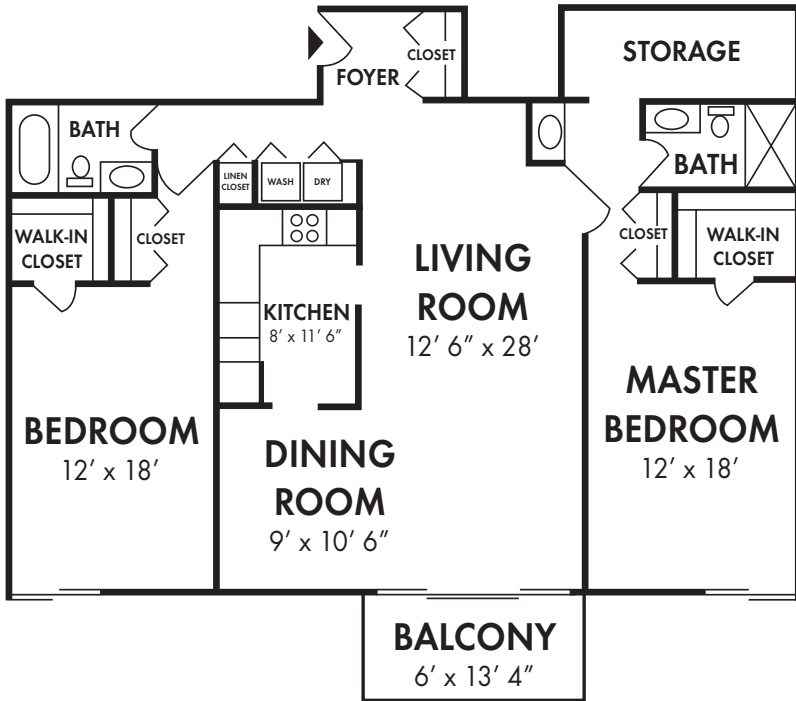

www.morgan-properties.com

Welcome HOME

PLACE ONE APARTMENTS

777 W. Germantown Pk. • Plymouth Meeting, PA • 19462

Phone: 610-275-3690 • Fax: 610-292-8066

ROYALE - TWO BEDROOM / TWO FULL BATH - 1350 sq. ft.

Square Footage is approximate

www.morgan-properties.com

Welcome HOME

PLACE ONE APARTMENTS

777 W. Germantown Pk. • Plymouth Meeting, PA • 19462

Phone: 610-275-3690 • Fax: 610-292-8066

BORDEAUX - TWO BEDROOM / TWO FULL BATH - 1370 sq. ft.