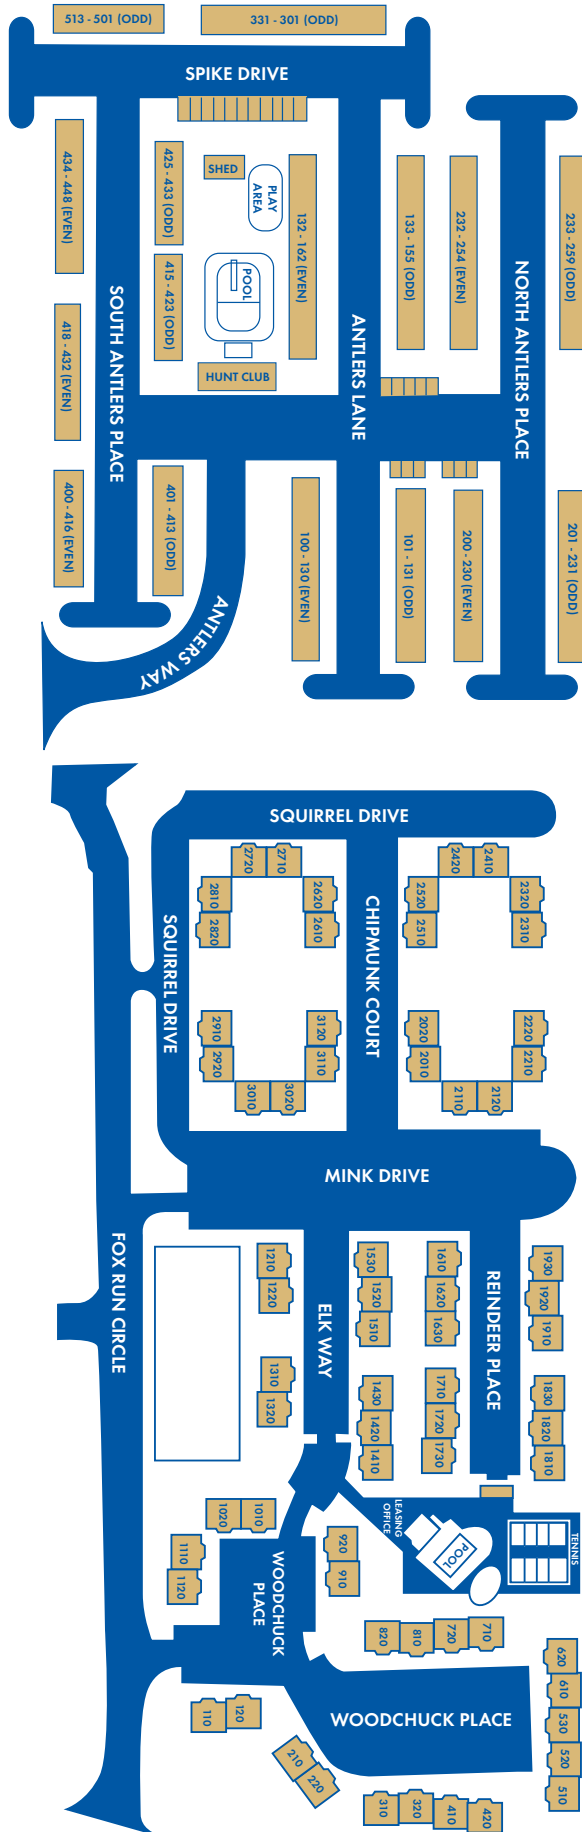

Fox Run Apartments

900 Woodchuck Place / Bear, DE 19701

U.S. ROUTE 40