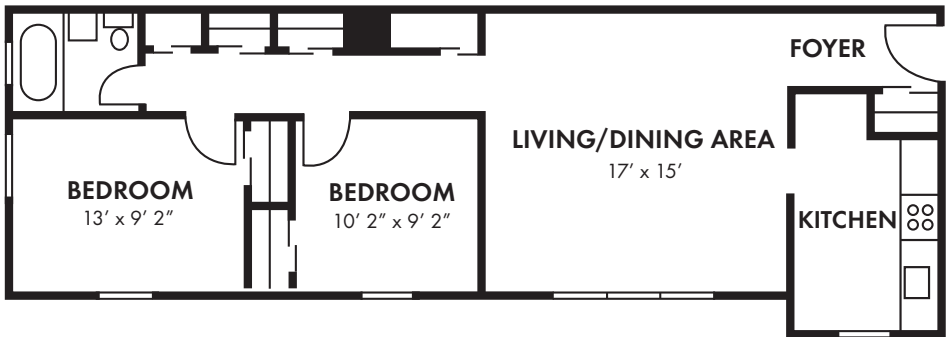

KENWOOD GARDENS

2629 Alisdale Drive • Toledo, OH • 43606

Phone: 419-475-1571 • Fax: 419-475-7730

TWO BEDROOM / ONE BATH - 850 sq. ft.

Square Footage is approximate

RENTAL INFORMATION*

Apartment Rent: \$ _____