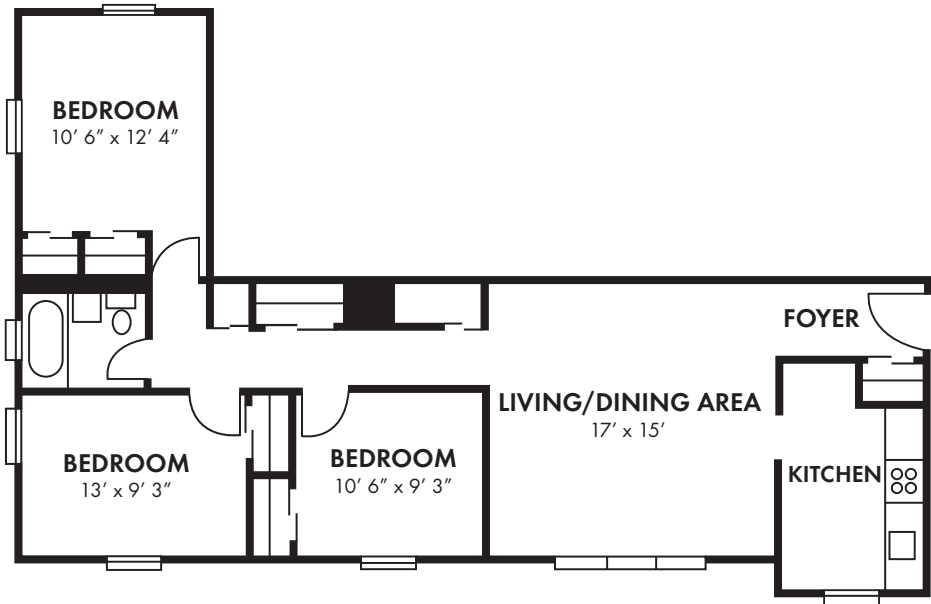

KENWOOD GARDENS

2629 Alisdale Drive • Toledo, OH • 43606

Phone: 419-475-1571 • Fax: 419-475-7730

TWO BEDROOM / ONE BATH - 850 sq. ft.

Square Footage is approximate

RENTAL INFORMATION*

Apartment Rent: \$ _____

KENWOOD GARDENS

2629 Alisdale Drive • Toledo, OH • 43606

Phone: 419-475-1571 • Fax: 419-475-7730

THREE BEDROOM / ONE BATH - 1000 sq. ft.

Square Footage is approximate

RENTAL INFORMATION*

Apartment Rent: \$ _____