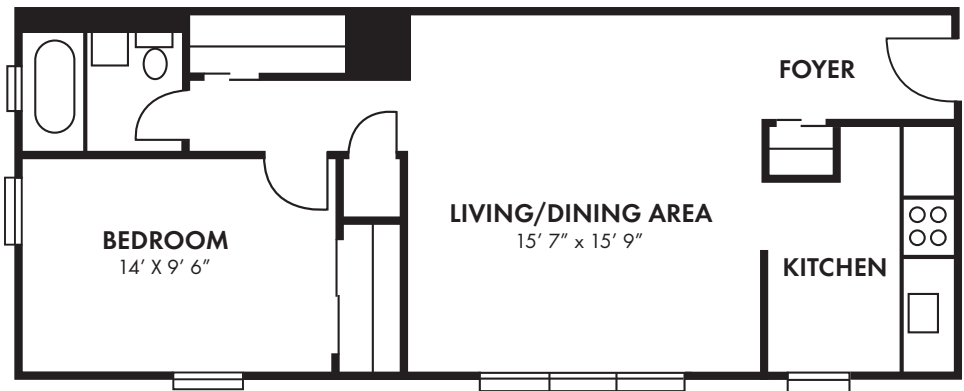

Welcome HOME

KENWOOD GARDENS

2629 Alisdale Drive • Toledo, OH • 43606

Phone: 419-475-1571 • Fax: 419-475-7730

ONE BEDROOM / ONE BATH - 650 sq. ft.

Square Footage is approximate

RENTAL INFORMATION*

Apartment Rent: \$ _____

KENWOOD GARDENS

2629 Alisdale Drive • Toledo, OH • 43606

Phone: 419-475-1571 • Fax: 419-475-7730

TWO BEDROOM / ONE BATH - 850 sq. ft.

Square Footage is approximate

RENTAL INFORMATION*

Apartment Rent: \$ _____