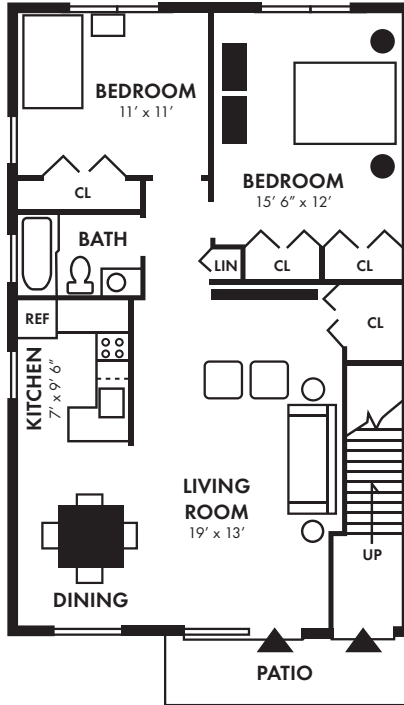

www.morgan-properties.com

Welcome HOME

CHATEAU RIDGE

828 Blackwood Clementon Road • Pine Hill, NJ • 08021

Phone: 856-783-4666 • Fax: 856-783-8804

TWO BEDROOM/ONE BATH - 839 sq. ft.

Square Footage is approximate