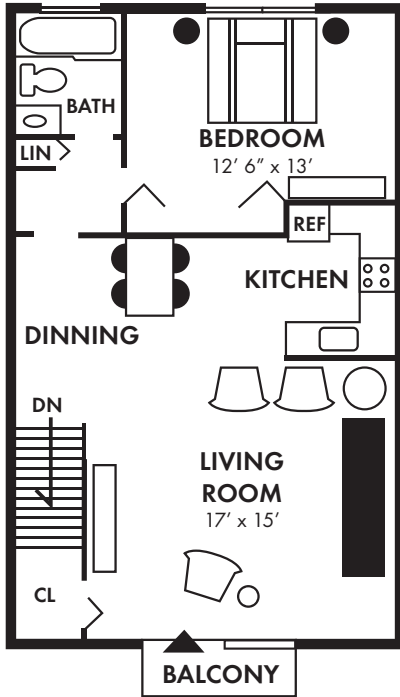

Welcome HOME

CHATEAU RIDGE

828 Blackwood Clementon Road • Pine Hill, NJ • 08021

Phone: 856-783-4666 • Fax: 856-783-8804

ONE BEDROOM/ONE BATH - 730 sq. ft.

Square Footage is approximate

RENTAL INFORMATION*

Date: _____