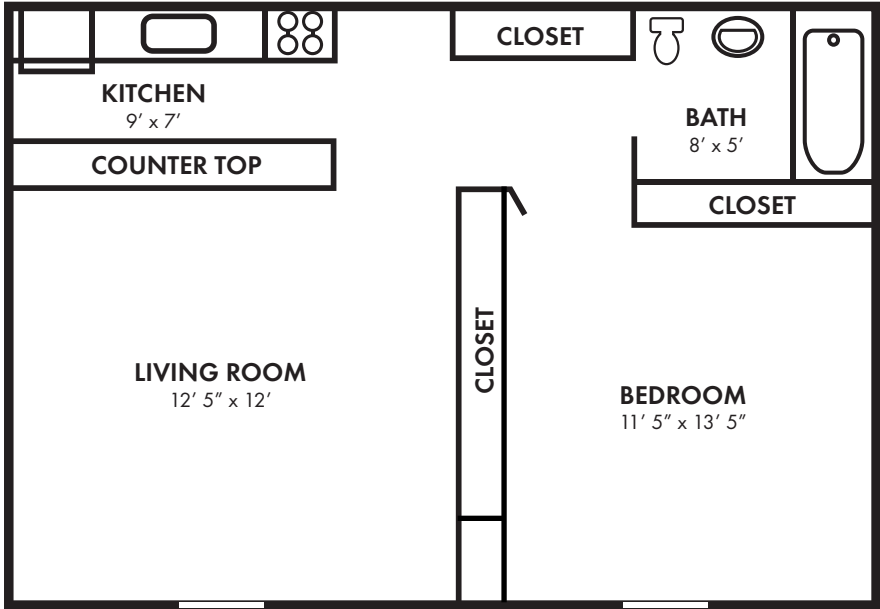

*All prices are subject to change without notice.

www.morgan-properties.com

Welcome HOME

CHESWICK MANOR

7949 Ridge Avenue • Philadelphia, PA • 19128

Phone: 215-482-6504 • Fax: 215-508-1213

BUILDING A

ONE BEDROOM/ONE BATH - 450 sq. ft.