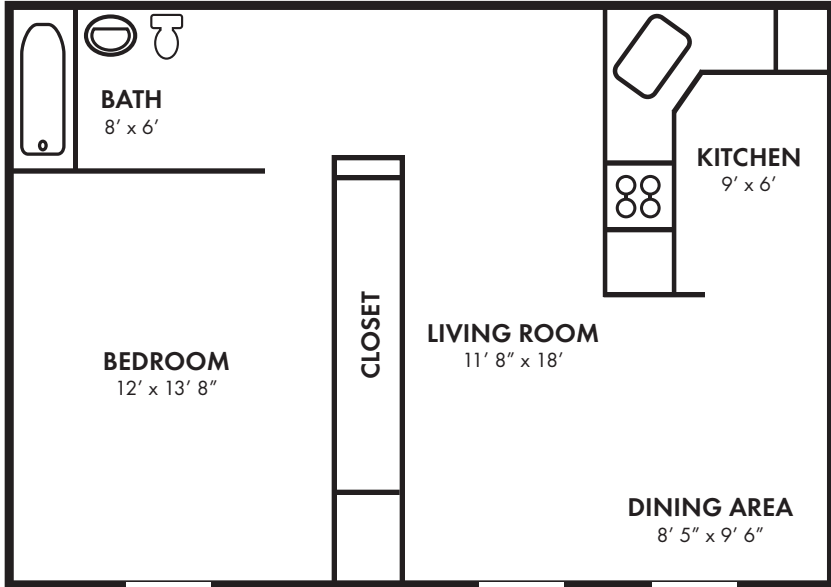

7949 Ridge Avenue • Philadelphia, PA • 19128

Phone: 215-482-6504 • Fax: 215-508-1213

BUILDING B

ONE BEDROOM/ONE BATH - 616 sq. ft.

Square Footage is approximate

RENTAL INFORMATION*

Date: _____

Leasing Professional: _____