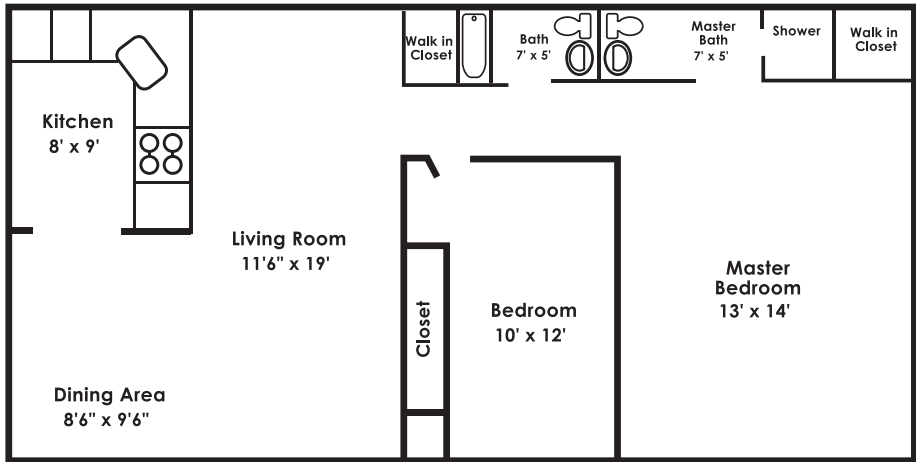

7949 Ridge Avenue • Philadelphia, PA • 19128

Phone: 215-482-6504 • Fax: 215-508-1213

BUILDING B

ONE BEDROOM/ONE BATH - 616 sq. ft.

Square Footage is approximate

RENTAL INFORMATION*

Date: _____

Leasing Professional: _____

Welcome HOME

CHESWICK MANOR

7949 Ridge Avenue • Philadelphia, PA • 19128

Phone: 215-482-6504 • Fax: 215-508-1213

BUILDING B

TWO BEDROOM/TWO BATH - 817 sq. ft.

Square Footage is approximate

RENTAL INFORMATION*