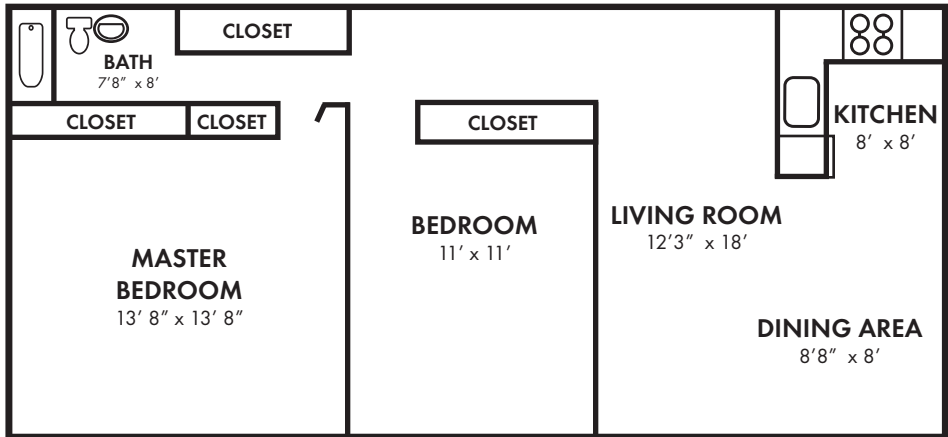

*All prices are subject to change without notice.

www.morgan-properties.com

Welcome HOME

CHESWICK MANOR

7949 Ridge Avenue • Philadelphia, PA • 19128

Phone: 215-482-6504 • Fax: 215-508-1213

BUILDING A

TWO BEDROOM/ONE BATH - 810 sq. ft.