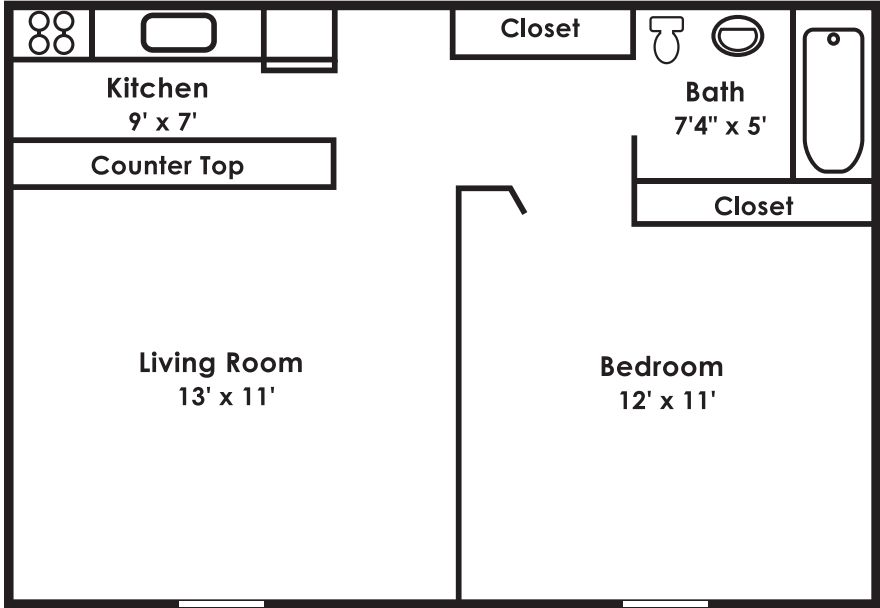

Welcome HOME

CHESWICK MANOR

7949 Ridge Avenue • Philadelphia, PA • 19128

Phone: 215-482-6504 • Fax: 215-508-1213

BUILDING B

ONE BEDROOM/ONE BATH - 450 sq. ft.

Square Footage is approximate

RENTAL INFORMATION*