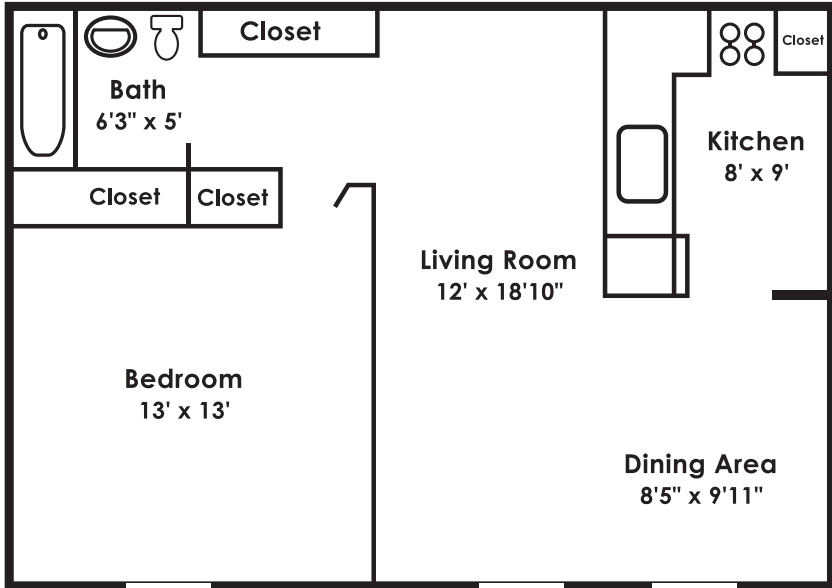

BUILDING A

ONE BEDROOM/ONE BATH - 627 sq. ft.

Square Footage is approximate

RENTAL INFORMATION*

Date: _____

Leasing Professional: _____

Apartment Rent: \$ _____

Application Fee: \$ _____