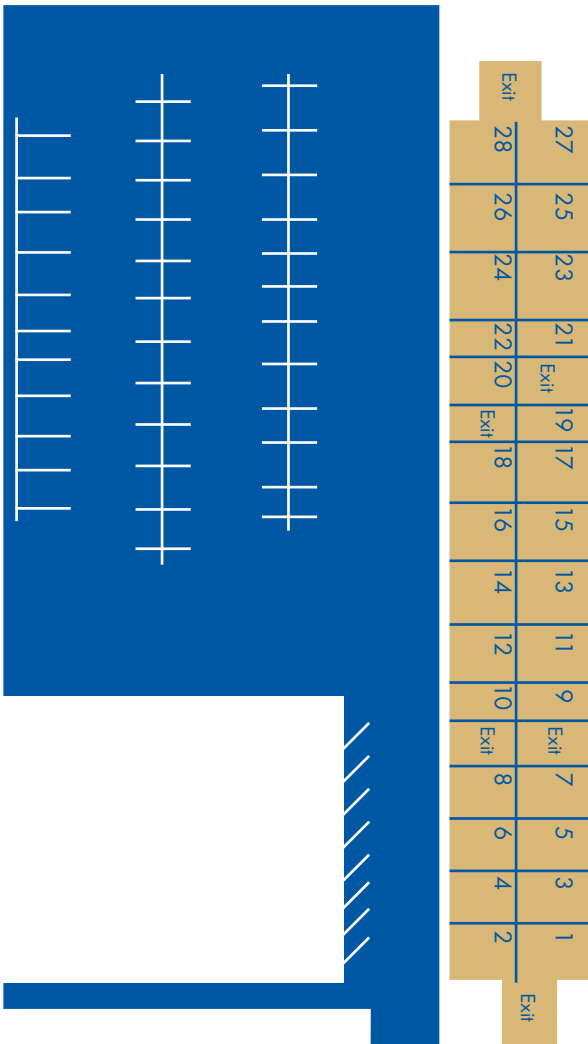

Cheswick Square Apartments
 7949 Ridge Avenue / Philadelphia, PA 19128

B
 1st & 2nd
 floor

B
 3rd floor

A

RIDGE AVE.