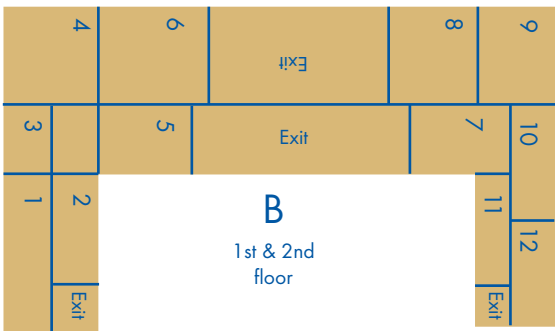

Cheswick Square Apartments
 7949 Ridge Avenue / Philadelphia, PA 19128

B
 1st & 2nd
 floor

B
 3rd floor

A

RIDGE AVE.