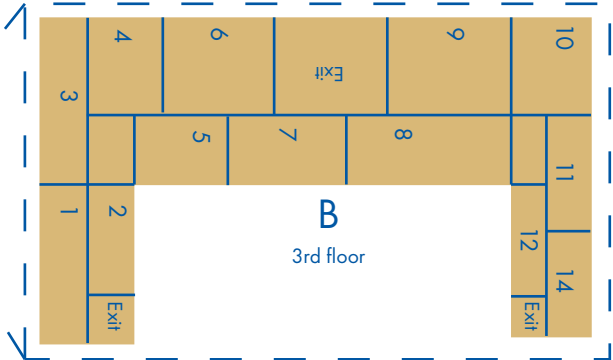

Cheswick Square Apartments
 7949 Ridge Avenue / Philadelphia, PA 19128

B
 1st & 2nd
 floor

B
 3rd floor

A

RIDGE AVE.