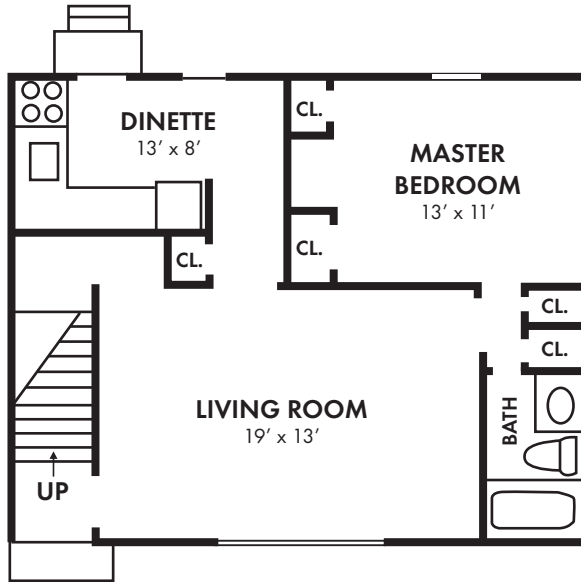

Welcome HOME

EATONCREST

180 Eatoncrest Drive • Eatontown, NJ • 07724

Phone: 732-460-1261 • Fax: 732-460-1151

ONE BEDROOM / ONE BATH - 650 sq. ft.

Square Footage is approximate

RENTAL INFORMATION*

Apartment Rent: \$ _____

EATONCREST

180 Eatoncrest Drive • Eatontown, NJ • 07724

Phone: 732-460-1261 • Fax: 732-460-1151

TWO BEDROOM / ONE BATH - 840 sq. ft.

Square Footage is approximate

RENTAL INFORMATION*

Apartment Rent: \$ _____