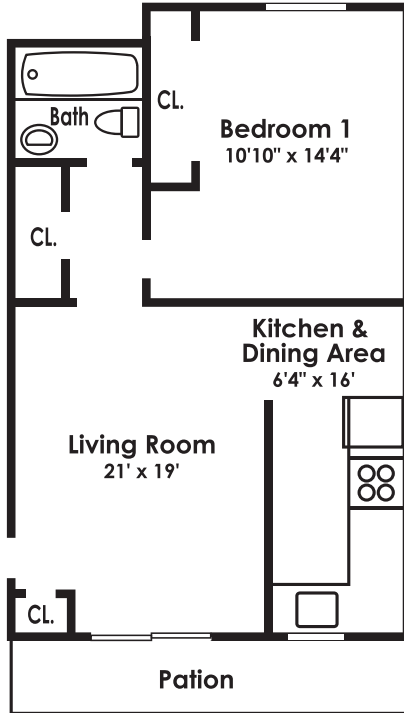

Welcome HOME

EDGEWATER GARDENS

762 Greens Avenue • Long Branch, NJ • 07740

Phone: 732-870-1144 • Fax: 732-870-3264

ONE BEDROOM / ONE BATH - 690 sq.ft.

Square Footage is approximate

RENTAL INFORMATION*

Date: _____