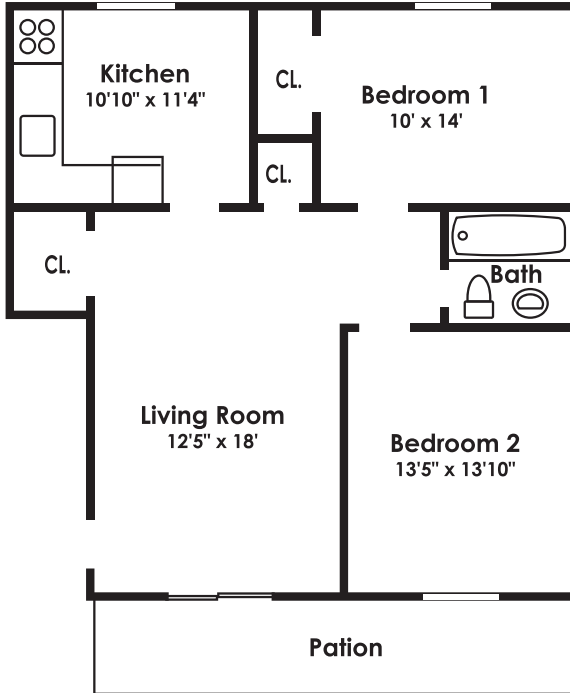

www.morgan-properties.com

Welcome HOME

EDGEWATER GARDENS

762 Greens Avenue • Long Branch, NJ • 07740

Phone: 732-870-1144 • Fax: 732-870-3264

TWO BEDROOM / ONE BATH - 890 sq.ft.
Square Footage is approximate