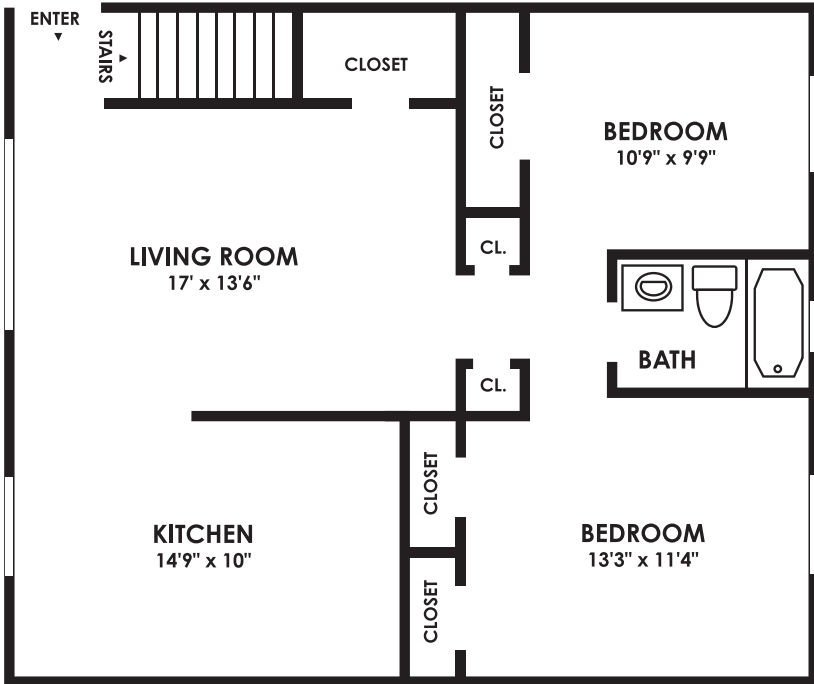

www.morgan-properties.com

Welcome HOME

GLEN ELLEN

73 Cedar Avenue • Long Branch, NJ • 07740

Phone: 732-870-1144 • Fax: 732-870-3264

TWO BEDROOM / ONE BATH - 840 sq.ft.
Square Footage is approximate

RENTAL INFORMATION*