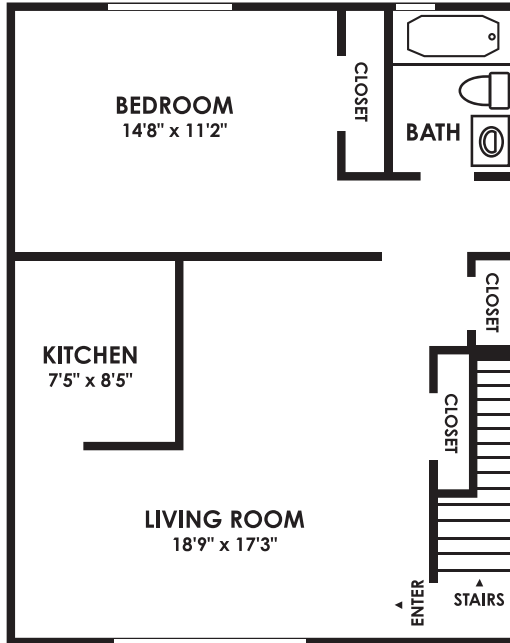

Welcome HOME

GLEN ELLEN

73 Cedar Avenue - 79 • Long Branch, NJ • 07740

Phone: 732-870-1144 • Fax: 732-870-3264

ONE BEDROOM / ONE BATH - 640 sq.ft.

Square Footage is approximate

RENTAL INFORMATION*

Date: _____

www.morgan-properties.com

Welcome HOME

GLEN ELLEN

73 Cedar Avenue • Long Branch, NJ • 07740

Phone: 732-870-1144 • Fax: 732-870-3264

TWO BEDROOM / ONE BATH - 840 sq.ft.
Square Footage is approximate

RENTAL INFORMATION*