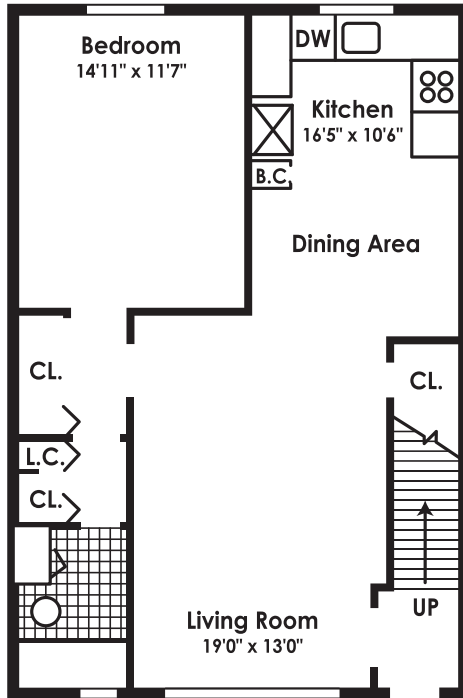

Welcome HOME

LAKEVIEW TERRACE

29A Lakeview Terrace • Eatontown, NJ • 07724

Phone: 732-542-0705 • Fax: 732-542-1773

ONE BEDROOM / ONE BATH - 750 sq.ft.
Square Footage is approximate

RENTAL INFORMATION*

Date: _____

www.morgan-properties.com

Welcome HOME

LAKEVIEW TERRACE

29A Lakeview Terrace • Eatontown, NJ • 07724

Phone: 732-542-0705 • Fax: 732-542-1773

TWO BEDROOM / ONE BATH - 950 sq.ft.
Square Footage is approximate