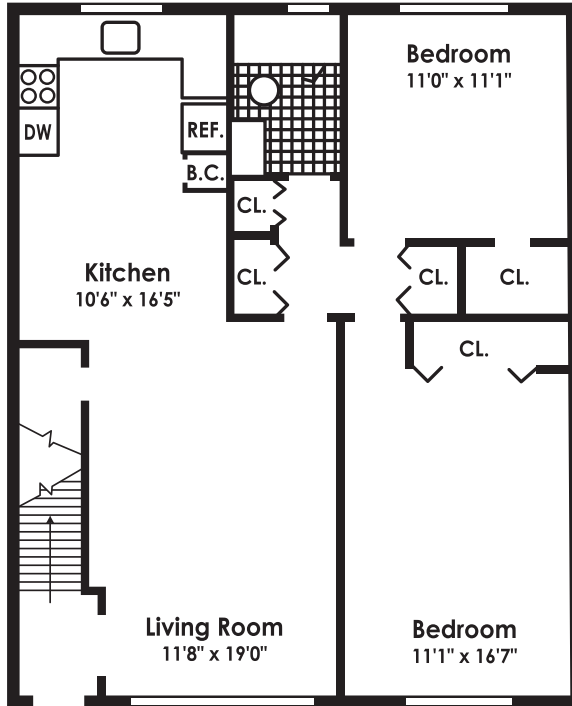

Welcome HOME

LAKEVIEW TERRACE

29A Lakeview Terrace • Eatontown, NJ • 07724

Phone: 732-542-0705 • Fax: 732-542-1773

ONE BEDROOM / ONE BATH - 750 sq.ft.
Square Footage is approximate

RENTAL INFORMATION*

Date: _____

www.morgan-properties.com

Welcome HOME

LAKEVIEW TERRACE

29A Lakeview Terrace • Eatontown, NJ • 07724

Phone: 732-542-0705 • Fax: 732-542-1773

TWO BEDROOM / ONE BATH - 950 sq.ft.
Square Footage is approximate