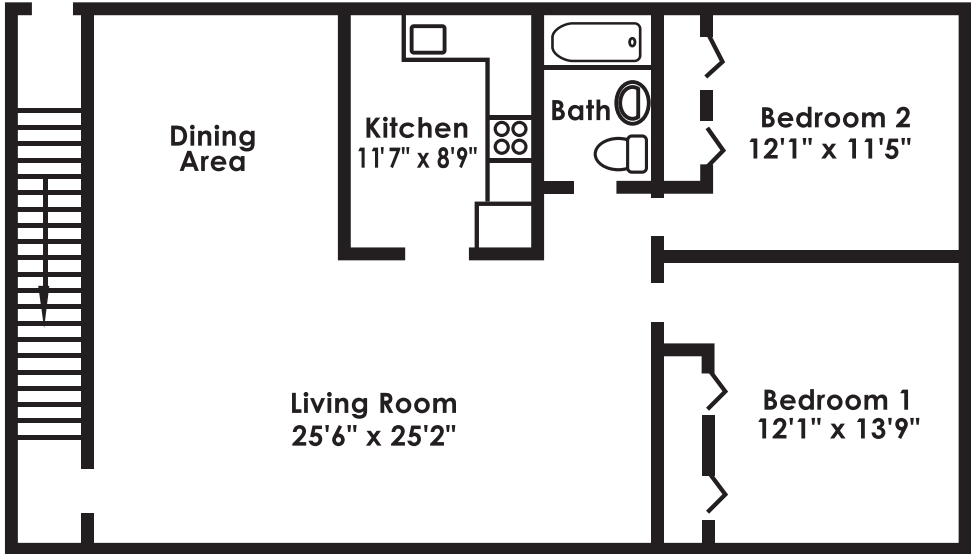

*All prices are subject to change without notice.

www.morgan-properties.com

Welcome HOME

LEONARDINE GARDENS

110 Leonardine Avenue, Apt. 7A • South River, NJ • 08882

Phone: 732-238-7446 • Fax: 732-238-1080

TWO BEDROOM / ONE BATH - 920 sq.ft.
 Square Footage is approximate