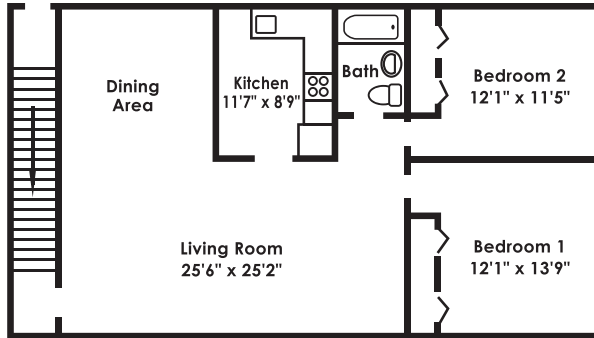

Welcome HOME

LEONARDINE GARDENS

110 Leonardine Avenue, Apt. 7A • South River, NJ • 08882

Phone: 732-238-7446 • Fax: 732-238-1080

TWO BEDROOM / TWO BATH

Square Footage is approximate

RENTAL INFORMATION*

Date: _____