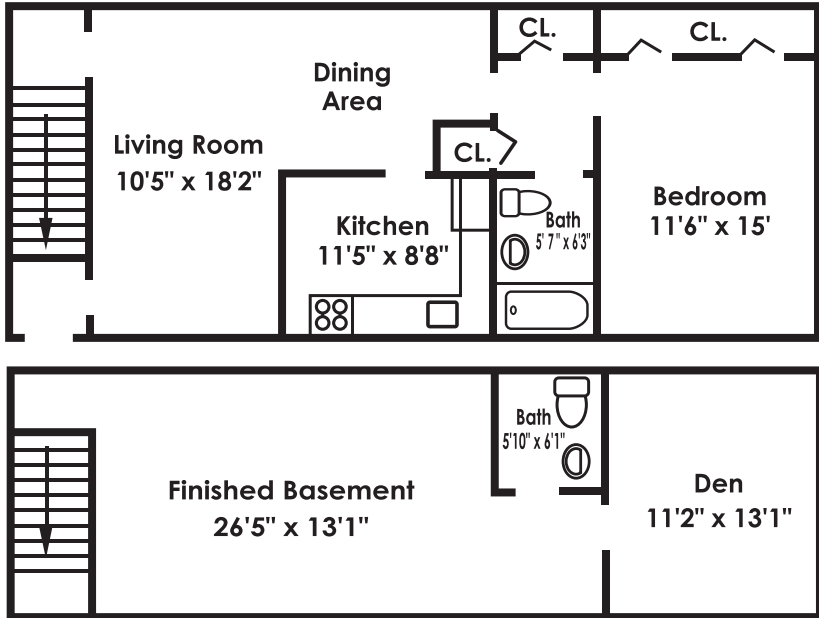

Welcome HOME

LEONARDINE GARDENS

110 Leonardine Avenue, Apt. 7A • South River, NJ • 08882

Phone: 732-238-7446 • Fax: 732-238-1080

ONE BEDROOM / TWO BATH

Square Footage is approximate

RENTAL INFORMATION*

Date: _____

Leasing Professional: _____

Apartment Rent: $ _____

Application Fee: $ _____

Reservation Fee: $ _____

Pet Fee: $ _____

Special: $ _____

Other: $ _____

*All prices are subject to change without notice.

www.morgan-properties.com