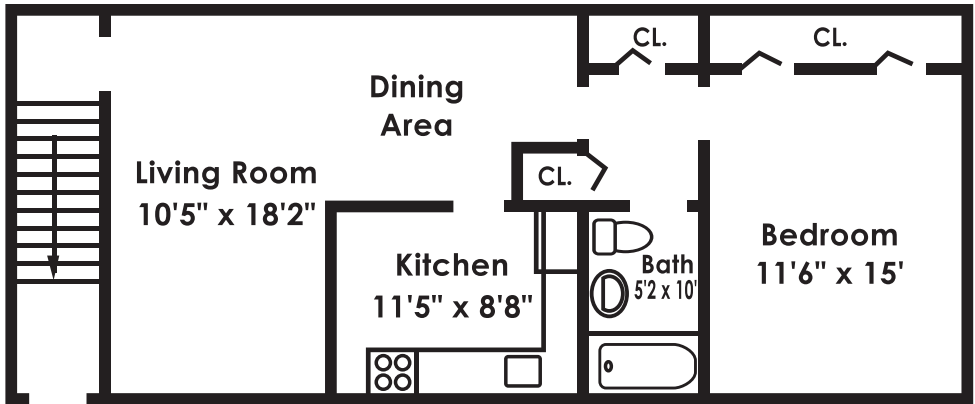

Welcome HOME

LEONARDINE GARDENS

110 Leonardine Avenue, Apt. 7A • South River, NJ • 08882

Phone: 732-238-7446 • Fax: 732-238-1080

ONE BEDROOM / ONE BATH - 770sq.ft.
Square Footage is approximate

RENTAL INFORMATION*