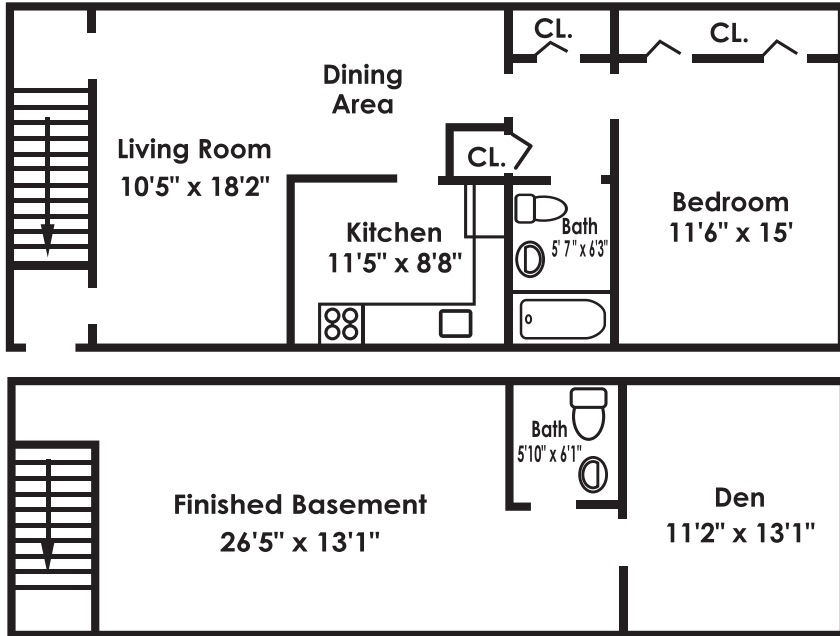

Phone: 732-238-7446 • Fax: 732-238-1080

ONE BEDROOM / TWO BATH

Square Footage is approximate

RENTAL INFORMATION*

Date: _____

Leasing Professional: _____

Apartment Rent: \$ _____

Application Fee: \$ _____