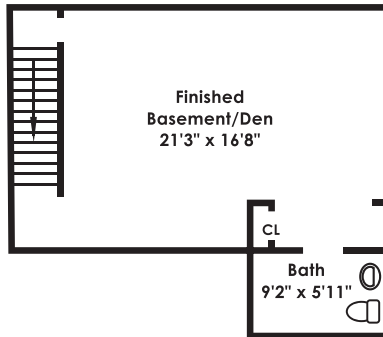

Welcome HOME

LEONARDINE GARDENS

110 Leonardine Avenue, Apt. 7A • South River, NJ • 08882

Phone: 732-238-7446 • Fax: 732-238-1080

TWO BEDROOM / TWO BATH

Square Footage is approximate

RENTAL INFORMATION*

Date: _____