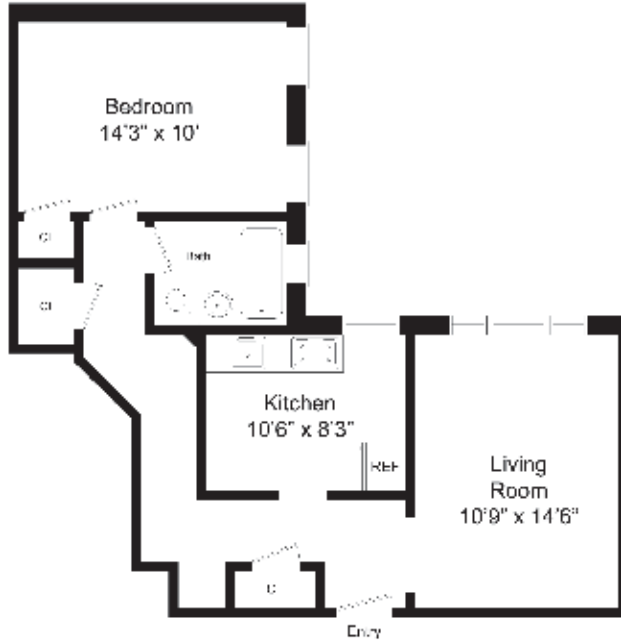

Welcome HOME

LINCOLN APARTMENTS

331-341 Park Avenue • Nutley, NJ 07110

Phone: 973-661-1119 • Fax: 973-667-9591

ONE BEDROOM/ONE BATH - 588 sq. ft.

Square Footage is approximate

RENTAL INFORMATION*

Date: _____

www.morgan-properties.com

Welcome HOME

LINCOLN APARTMENTS

331-341 Park Avenue • Nutley, NJ 07110

Phone: 973-661-1119 • Fax: 973-667-9591

ONE BEDROOM/ONE BATH - 726 sq. ft.

Square Footage is approximate

RENTAL INFORMATION*

*All prices are subject to change without notice.

www.morgan-properties.com

Welcome HOME

LINCOLN APARTMENTS

331-341 Park Avenue • Nutley, NJ 07110

Phone: 973-661-1119 • Fax: 973-667-9591

ONE BEDROOM/ONE BATH - 837 sq. ft.