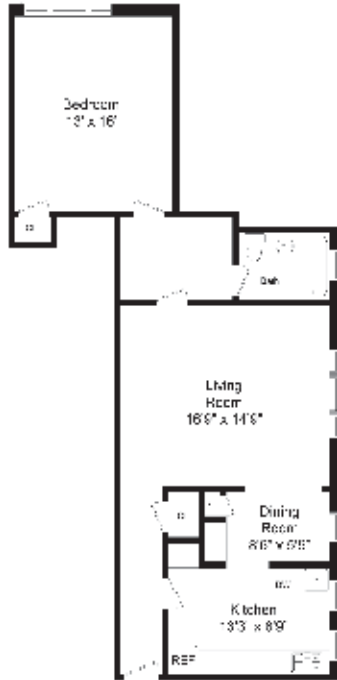

Welcome HOME

LINCOLN APARTMENTS

331-341 Park Avenue • Nutley, NJ 07110

Phone: 973-661-1119 • Fax: 973-667-9591

ONE BEDROOM/ONE BATH - 588 sq. ft.

Square Footage is approximate

RENTAL INFORMATION*

Date: _____

www.morgan-properties.com

Welcome HOME

LINCOLN APARTMENTS

331-341 Park Avenue • Nutley, NJ 07110

Phone: 973-661-1119 • Fax: 973-667-9591

ONE BEDROOM/ONE BATH - 726 sq. ft.

Square Footage is approximate

RENTAL INFORMATION*

*All prices are subject to change without notice.

www.morgan-properties.com

Welcome HOME

LINCOLN APARTMENTS

331-341 Park Avenue • Nutley, NJ 07110

Phone: 973-661-1119 • Fax: 973-667-9591

ONE BEDROOM/ONE BATH - 837 sq. ft.