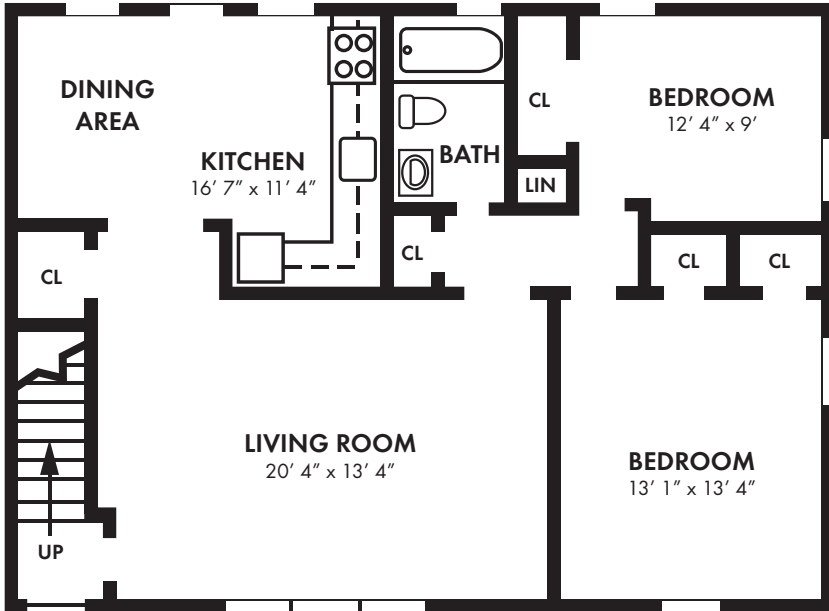

Welcome HOME

Longbrook

L-11 Sutton Drive • Matawan, NJ • 07747
Phone: 732-765-0330 • Fax: 732-290-3112

TWO BEDROOM / ONE BATH - 815 sq. ft.

Square Footage is approximate

RENTAL INFORMATION*

Date: _____

Leasing Professional: _____