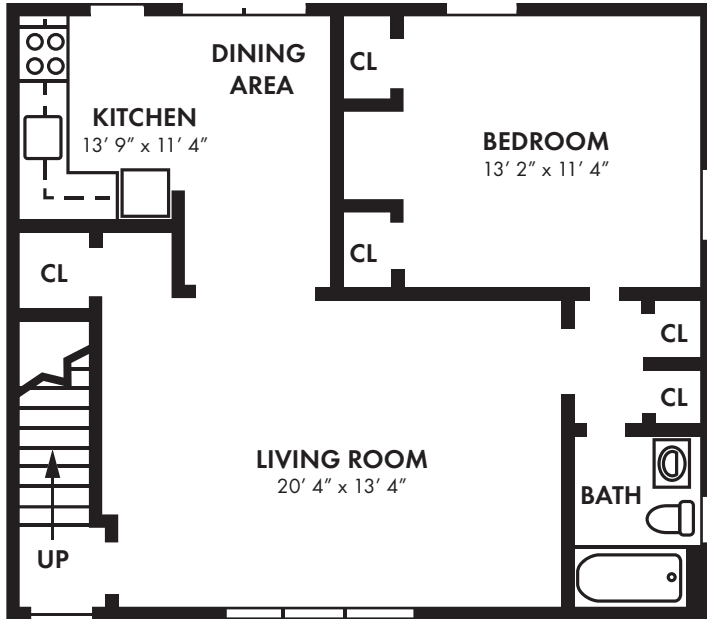

Welcome HOME

Longbrook

L-11 Sutton Drive • Matawan, NJ • 07747
Phone: 732-765-0330 • Fax: 732-290-3112

ONE BEDROOM / ONE BATH - 707 sq. ft.

Square Footage is approximate

RENTAL INFORMATION*

Date: _____

Leasing Professional: _____

Welcome HOME

Longbrook

L-11 Sutton Drive • Matawan, NJ • 07747
Phone: 732-765-0330 • Fax: 732-290-3112

TWO BEDROOM / ONE BATH - 815 sq. ft.

Square Footage is approximate

RENTAL INFORMATION*

Date: _____

Leasing Professional: _____