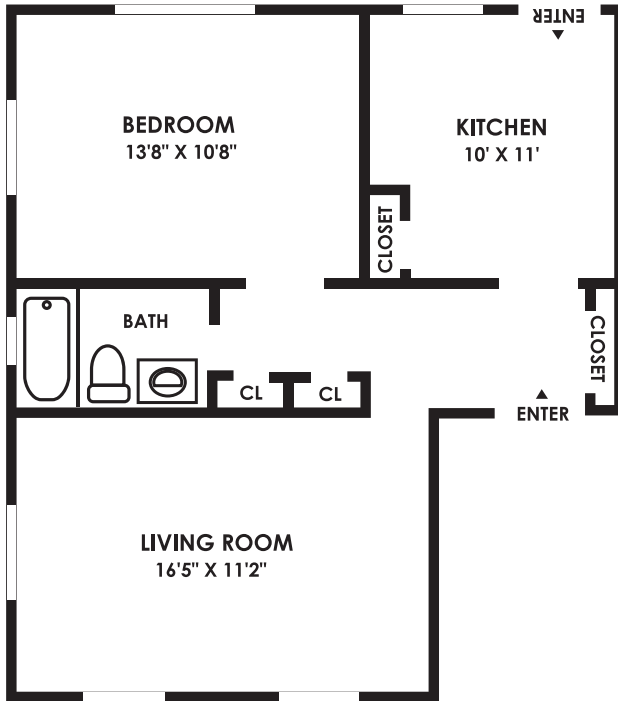

Welcome HOME

MARINE GARDENS

220 Ocean Avenue • Long Branch, NJ • 07740

Phone: 732-870-1144 • Fax: 732-542-6484

ONE BEDROOM / ONE BATH - 600 sq.ft.
Square Footage is approximate

RENTAL INFORMATION*

Date: _____