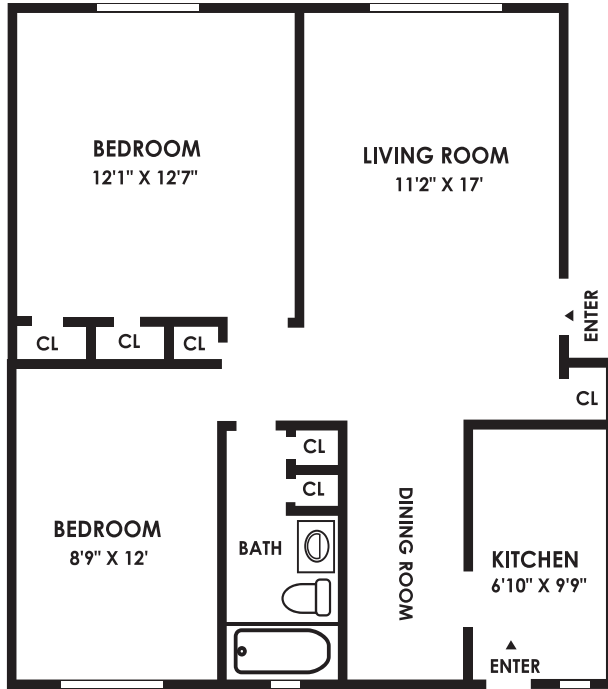

www.morgan-properties.com

Welcome HOME

MARINE GARDENS

220 Ocean Avenue • Long Branch, NJ • 07740

Phone: 732-870-1144 • Fax: 732-542-6484

TWO BEDROOM / ONE BATH - 720sq.ft.
Square Footage is approximate

RENTAL INFORMATION*