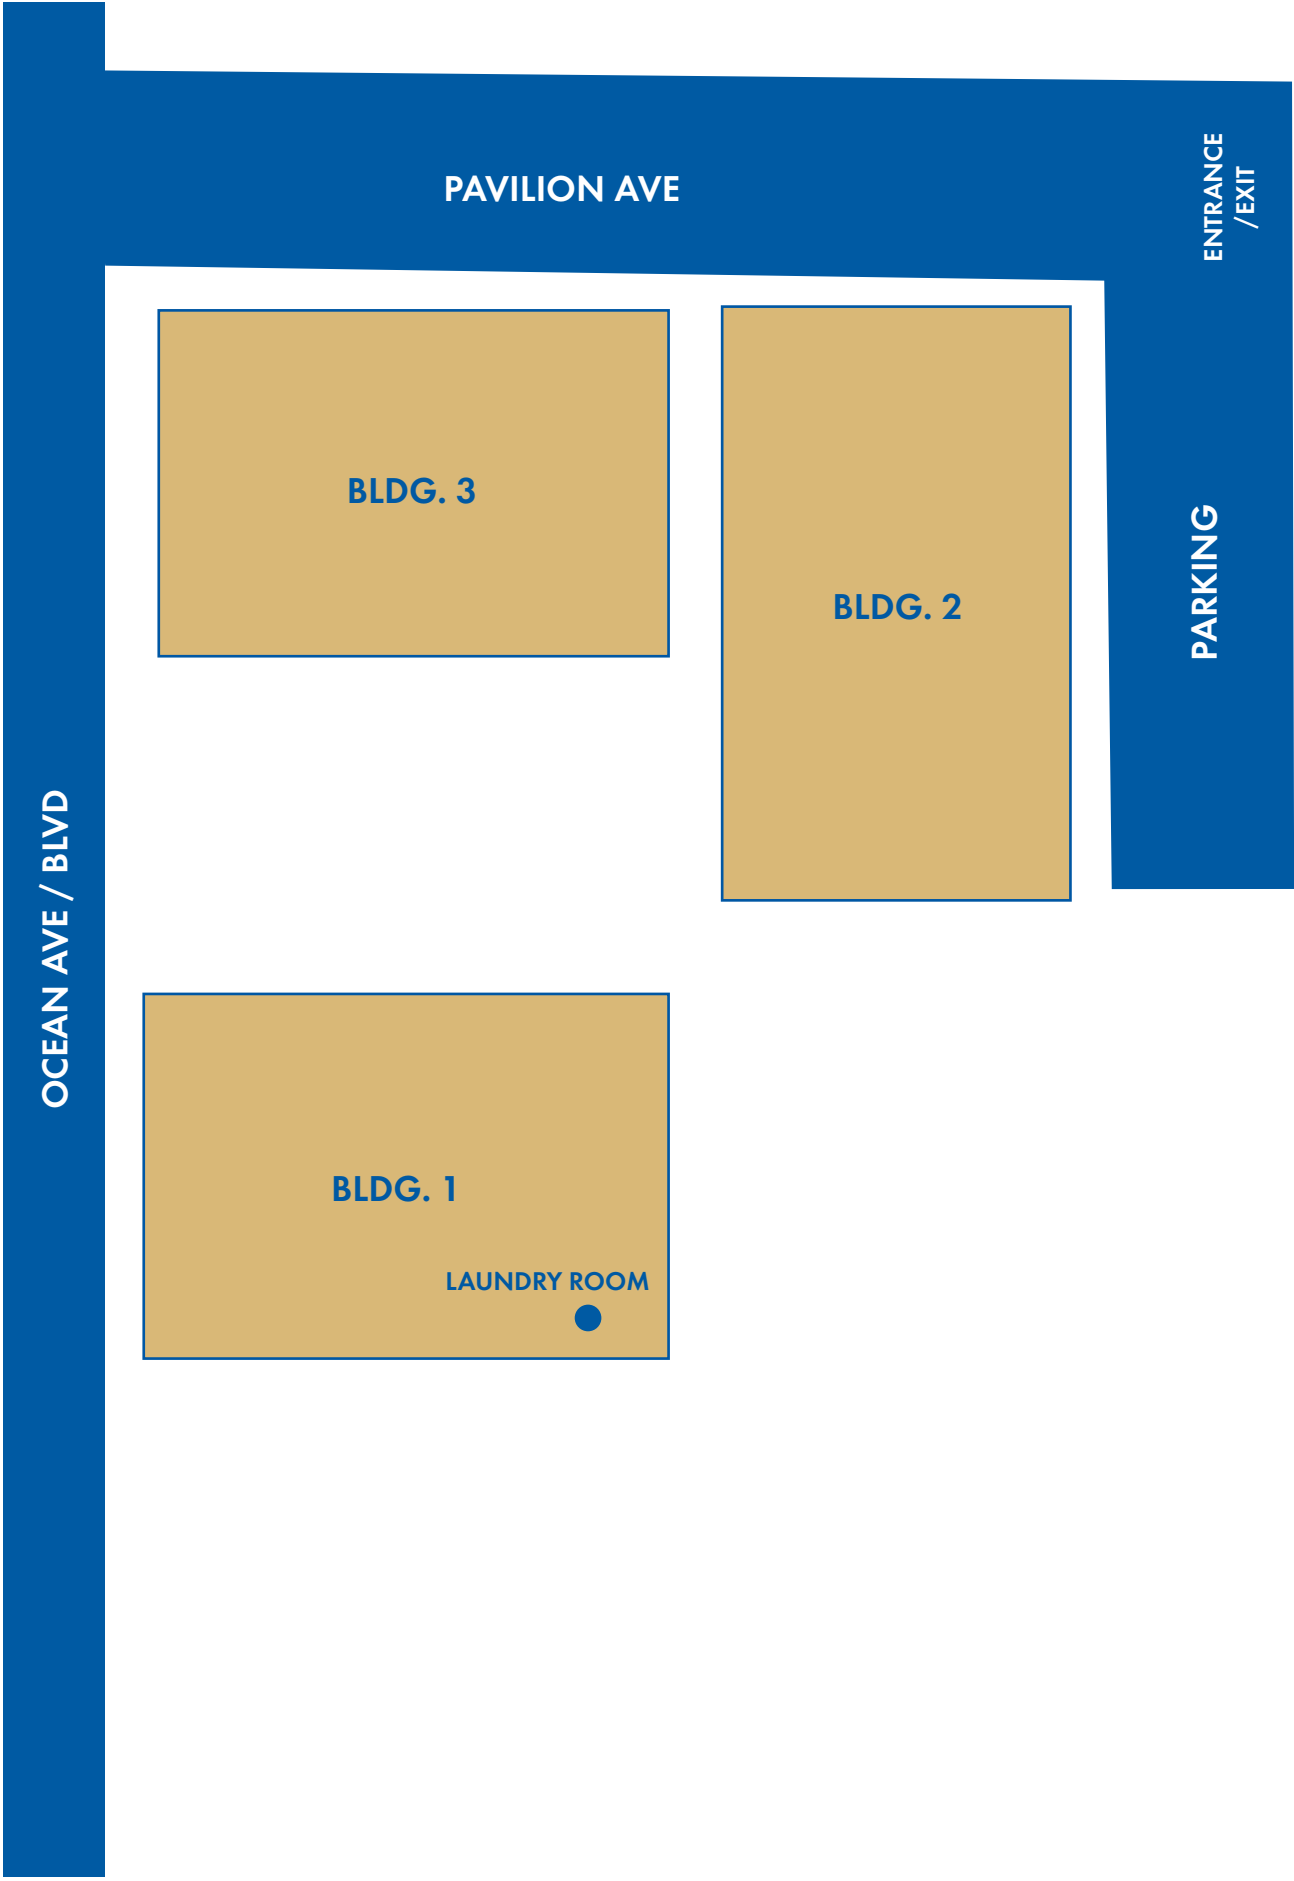

Marine Gardens Apartments
220 Ocean Avenue / Long Branch, NJ 07740

PAVILION AVE

ENTRANCE
/EXIT

PARKING

BLDG. 3

BLDG. 2

OCEAN AVE / BLVD

BLDG. 1

LAUNDRY ROOM