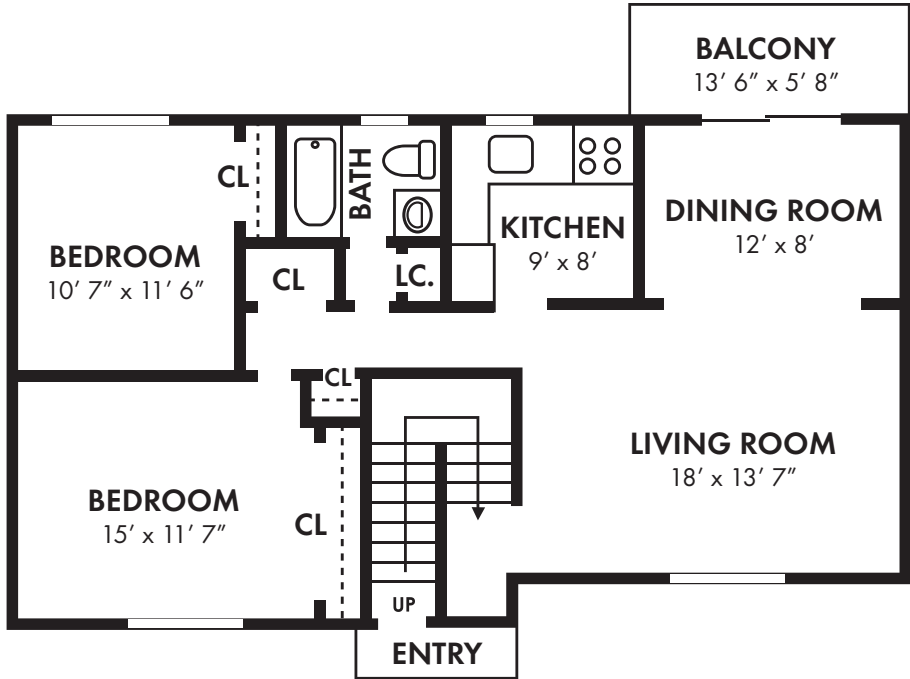

## MT. ARLINGTON GARDENS

48 Henry Court • Mt. Arlington, NJ • 07856  
Phone: 973-398-6655 • Fax: 973-398-9409

**TWO BEDROOM / ONE BATH - 1100 sq. ft**  
Square Footage is approximate