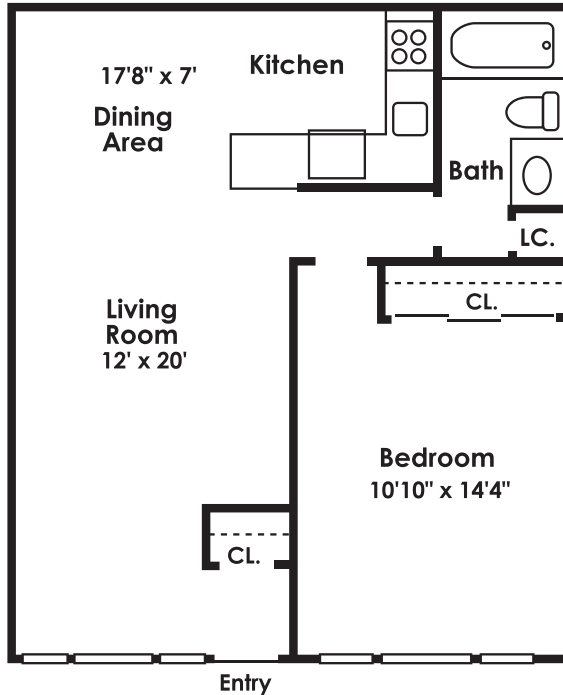

Welcome HOME

OCEAN TERRACE

752 Ocean Avenue • West Long Branch, NJ • 07740

Phone: 732-870-1144 • Fax: 732-542-6484

ONE BEDROOM / ONE BATH - 620 sq.ft.
Square Footage is approximate

RENTAL INFORMATION*

Date: _____