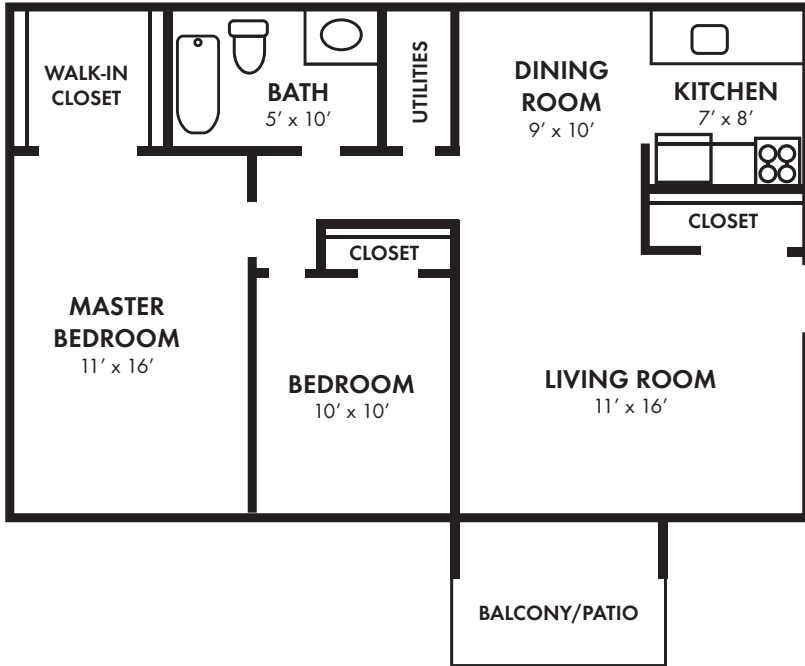

Welcome HOME

PHEASANT HOLLOW

1912 Pheasant Hollow Drive • Plainsboro, NJ • 08536

Phone: 609-799-3510 • Fax: 609-799-1773

TWO BEDROOM / ONE BATH - 906 sq. ft.

Square Footage is approximate

RENTAL INFORMATION*