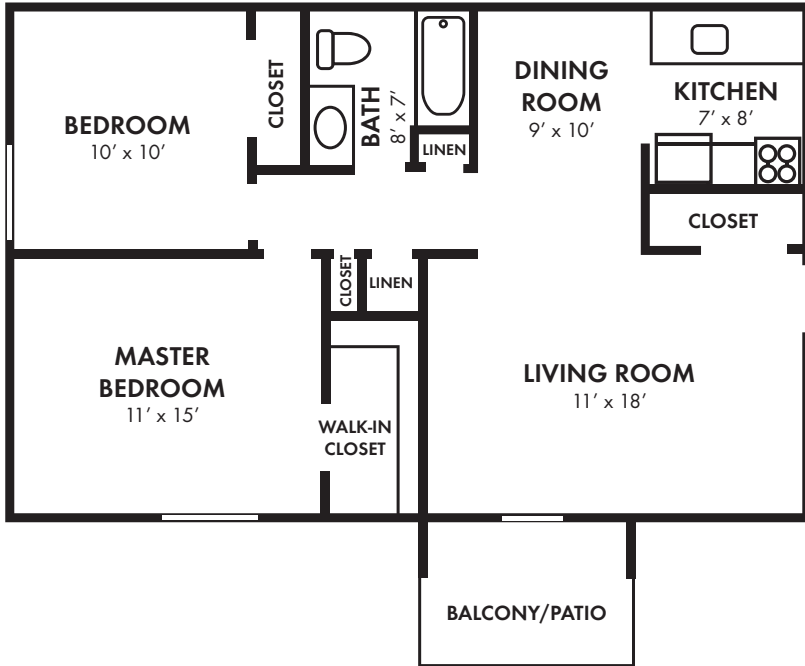

Welcome HOME

PHEASANT HOLLOW

1912 Pheasant Hollow Drive • Plainsboro, NJ • 08536

Phone: 609-799-3510 • Fax: 609-799-1773

TWO BEDROOM / ONE BATH - 854 sq. ft.

Square Footage is approximate

RENTAL INFORMATION*