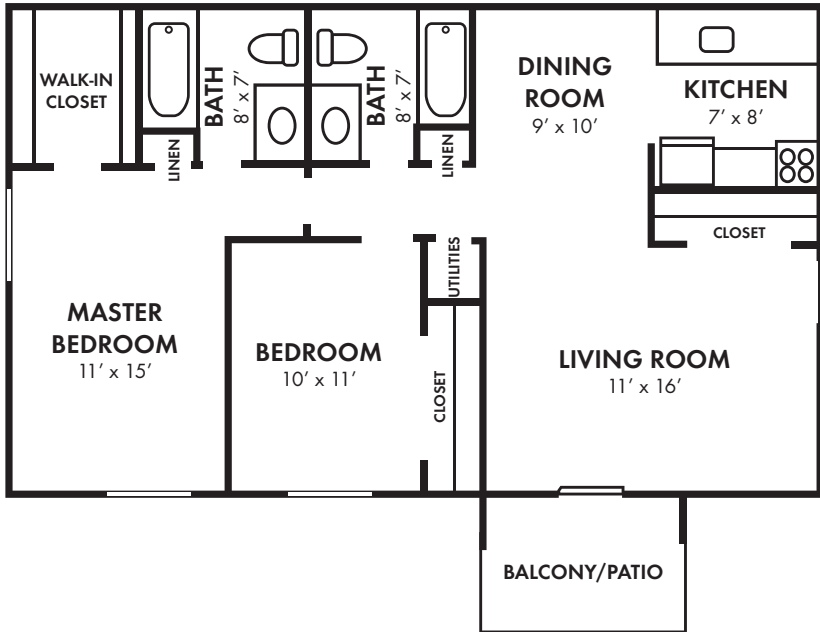

Welcome HOME

PHEASANT HOLLOW

1912 Pheasant Hollow Drive • Plainsboro, NJ • 08536

Phone: 609-799-3510 • Fax: 609-799-1773

TWO BEDROOM / TWO BATH - 911 sq. ft.

Square Footage is approximate

RENTAL INFORMATION*