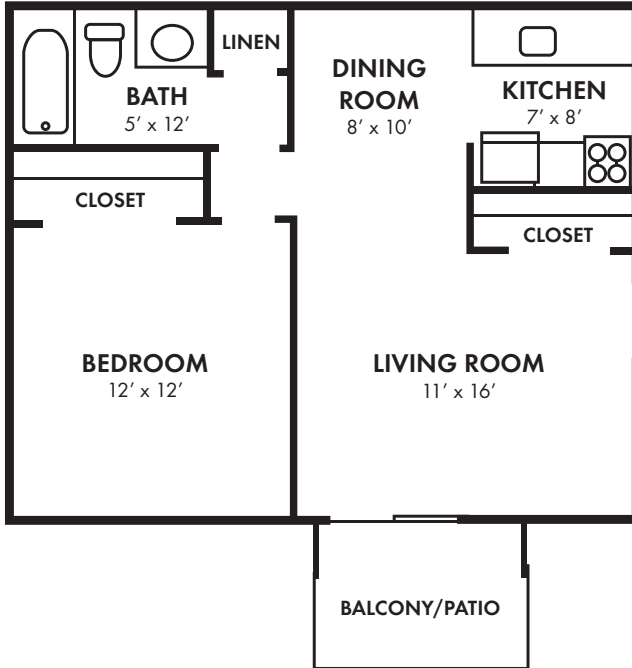

Welcome HOME

PHEASANT HOLLOW

1912 Pheasant Hollow Drive • Plainsboro, NJ • 08536

Phone: 609-799-3510 • Fax: 609-799-1773

ONE BEDROOM / ONE BATH - 647 sq. ft.

Square Footage is approximate

RENTAL INFORMATION*