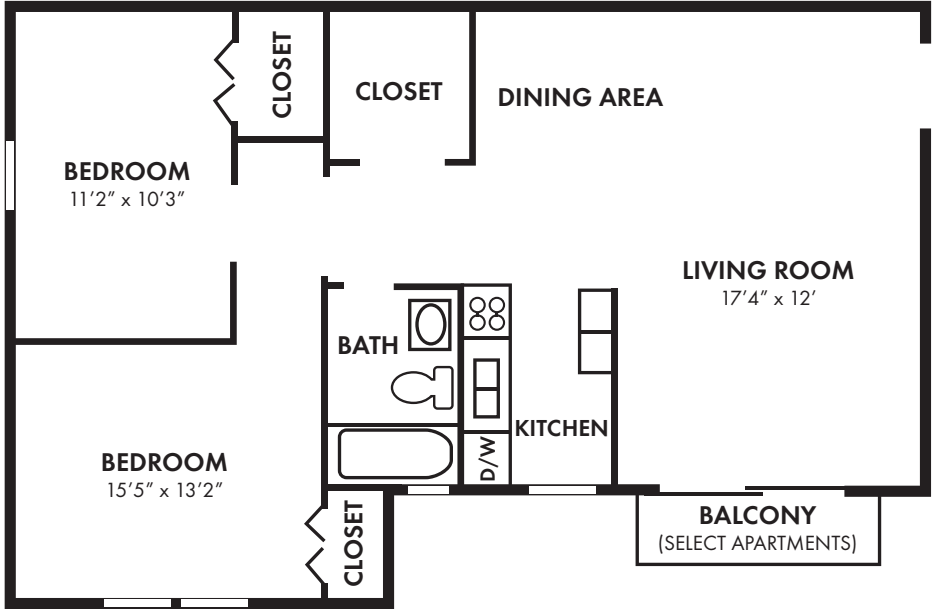

www.morgan-properties.com

Welcome HOME

PRIDES COURT

6-F Sussex Rd • Newark, DE • 19713

Phone: 302-737-2085 • Fax: 302-737-4323

TWO BEDROOM / ONE BATH - 800 sq.ft.

Square Footage is approximate

RENTAL INFORMATION*