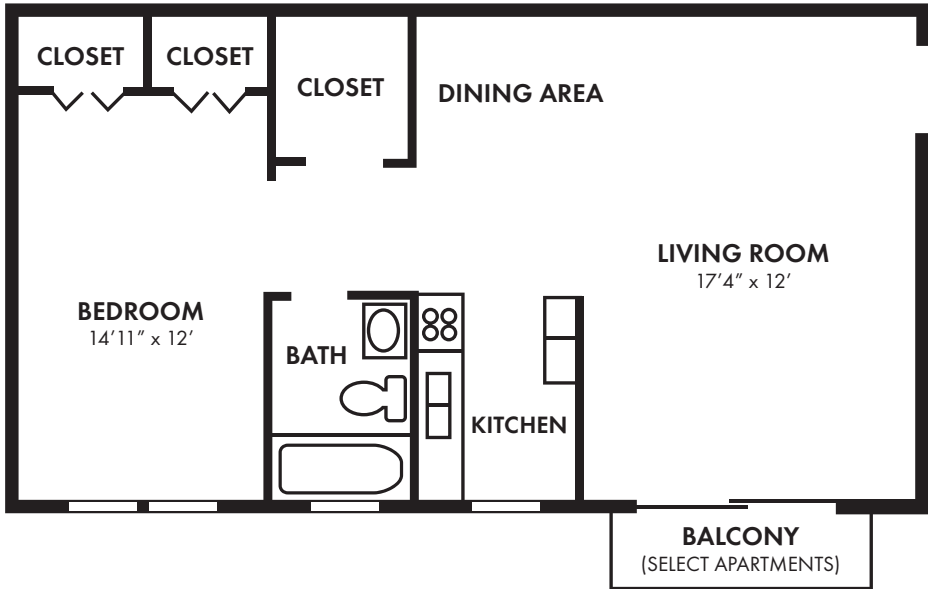

Welcome HOME

PRIDES COURT

6-F Sussex Rd • Newark, DE • 19713

Phone: 302-737-2085 • Fax: 302-737-4323

ONE BEDROOM / ONE BATH - 600 sq.ft.

Square Footage is approximate

RENTAL INFORMATION*

Date: _____

www.morgan-properties.com

Welcome HOME

PRIDES COURT

6-F Sussex Rd • Newark, DE • 19713

Phone: 302-737-2085 • Fax: 302-737-4323

TWO BEDROOM / ONE BATH - 800 sq.ft.

Square Footage is approximate

RENTAL INFORMATION*