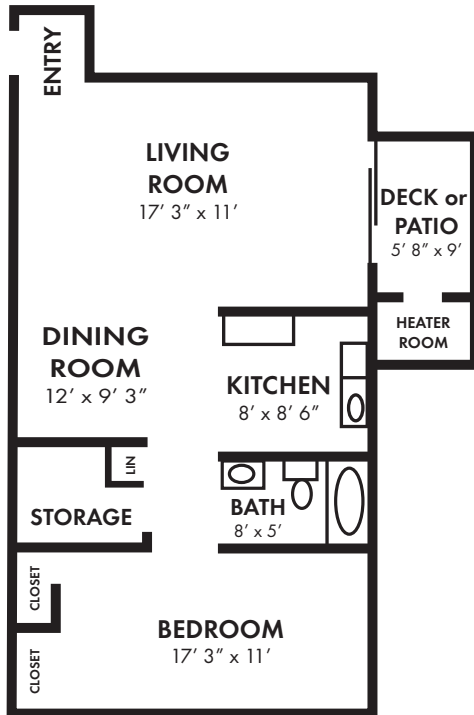

Welcome HOME

GLEN RIDGE APARTMENTS

57 Glen Ridge Rd., Apt. B-1 • Glen Burnie, MD • 21061

Phone: 410-761-7440 • Fax: 410-768-9588

ONE BEDROOM / ONE BATH - 681 sq. ft.

Square Footage is approximate

RENTAL INFORMATION*

Welcome HOME

GLEN RIDGE APARTMENTS

57 Glen Ridge Rd., Apt. B-1 • Glen Burnie, MD • 21061

Phone: 410-761-7440 • Fax: 410-768-9588

TWO BEDROOM / ONE BATH - 907 sq. ft.

Square Footage is approximate

RENTAL INFORMATION*