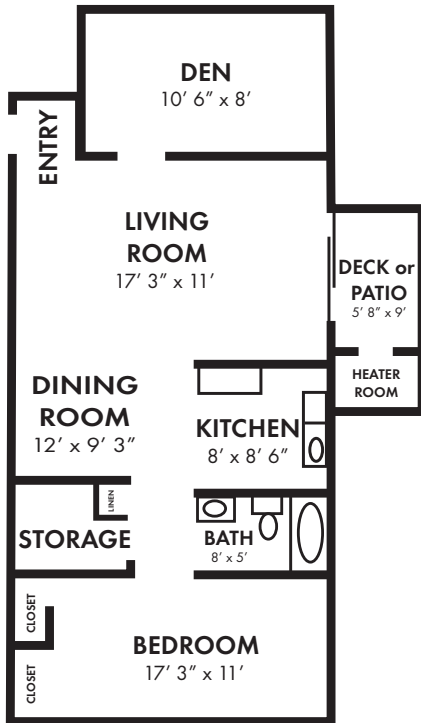

Welcome HOME

GLEN RIDGE APARTMENTS

57 Glen Ridge Rd., Apt. B-1 • Glen Burnie, MD • 21061

Phone: 410-761-7440 • Fax: 410-768-9588

TWO BEDROOM / ONE BATH - 907 sq. ft.

Square Footage is approximate

RENTAL INFORMATION*

Welcome HOME

GLEN RIDGE APARTMENTS

57 Glen Ridge Rd., Apt. B-1 • Glen Burnie, MD • 21061

Phone: 410-761-7440 • Fax: 410-768-9588

ONE BEDROOM / ONE BATH w/DEN - 769 sq. ft.

Square Footage is approximate

RENTAL INFORMATION*