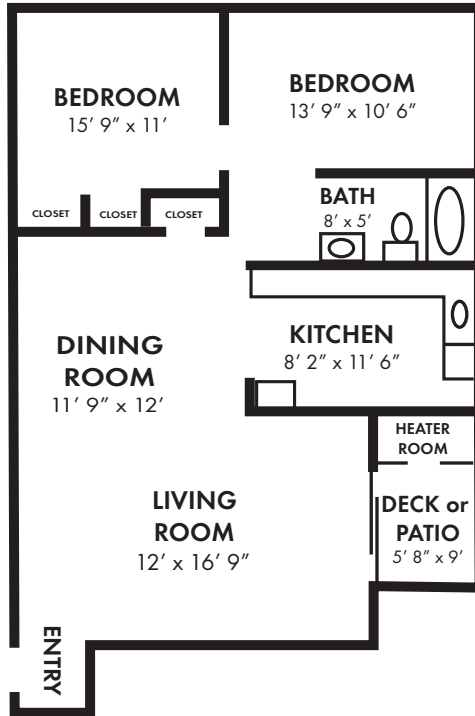

Welcome HOME

GLEN RIDGE APARTMENTS

57 Glen Ridge Rd., Apt. B-1 • Glen Burnie, MD • 21061

Phone: 410-761-7440 • Fax: 410-768-9588

TWO BEDROOM / ONE BATH - 907 sq. ft.

Square Footage is approximate

RENTAL INFORMATION*