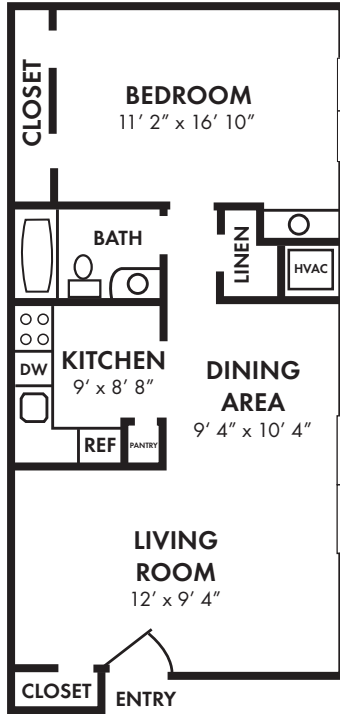

Welcome HOME

BROOKMONT APARTMENTS

600 Red Lion Road • Philadelphia, PA • 19115

Phone: 215-673-1093 • Fax: 215-673-0889

ONE BEDROOM / ONE BATH - 715 sq. ft.

Square Footage is approximate

RENTAL INFORMATION*

Date: _____

www.morgan-properties.com

Welcome HOME

BROOKMONT APARTMENTS

600 Red Lion Road • Philadelphia, PA • 19115

Phone: 215-673-1093 • Fax: 215-673-0889

TWO BEDROOM / ONE BATH - 830 sq. ft.

Square Footage is approximate