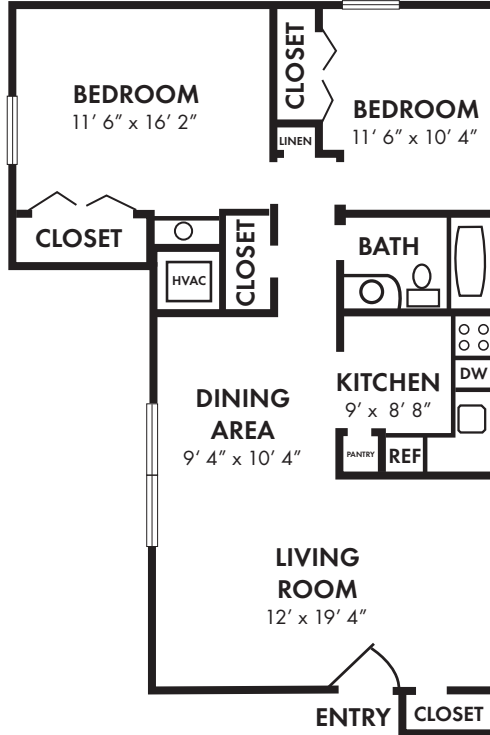

Welcome HOME

BROOKMONT APARTMENTS

600 Red Lion Road • Philadelphia, PA • 19115

Phone: 215-673-1093 • Fax: 215-673-0889

ONE BEDROOM / ONE BATH - 715 sq. ft.

Square Footage is approximate

RENTAL INFORMATION*

Date: _____

www.morgan-properties.com

Welcome HOME

BROOKMONT APARTMENTS

600 Red Lion Road • Philadelphia, PA • 19115

Phone: 215-673-1093 • Fax: 215-673-0889

TWO BEDROOM / ONE BATH - 830 sq. ft.

Square Footage is approximate