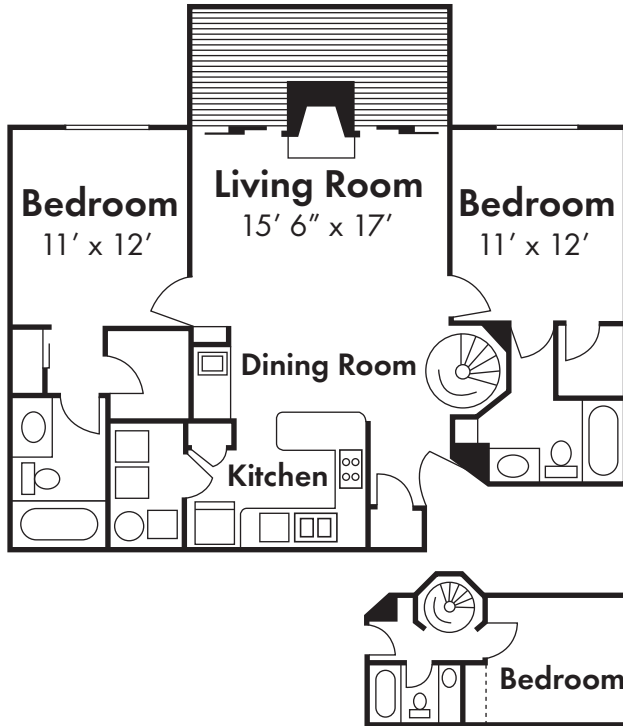

Welcome HOME

RIVERWIND APARTMENTS

200 Heywood Avenue • Spartanburg, SC • 29307

Phone: 864-585-9463 • Fax: 864-542-8074

BAYSHORE RETREAT - ONE BEDROOM / ONE BATH - 702 sq. ft.

Square Footage is approximate

RENTAL INFORMATION*

Welcome HOME

RIVERWIND APARTMENTS

200 Heywood Avenue • Spartanburg, SC • 29307

Phone: 864-585-9463 • Fax: 864-542-8074

TRIPOINT - THREE BEDROOM / THREE BATH - 1252 sq. ft.

Square Footage is approximate

RENTAL INFORMATION*