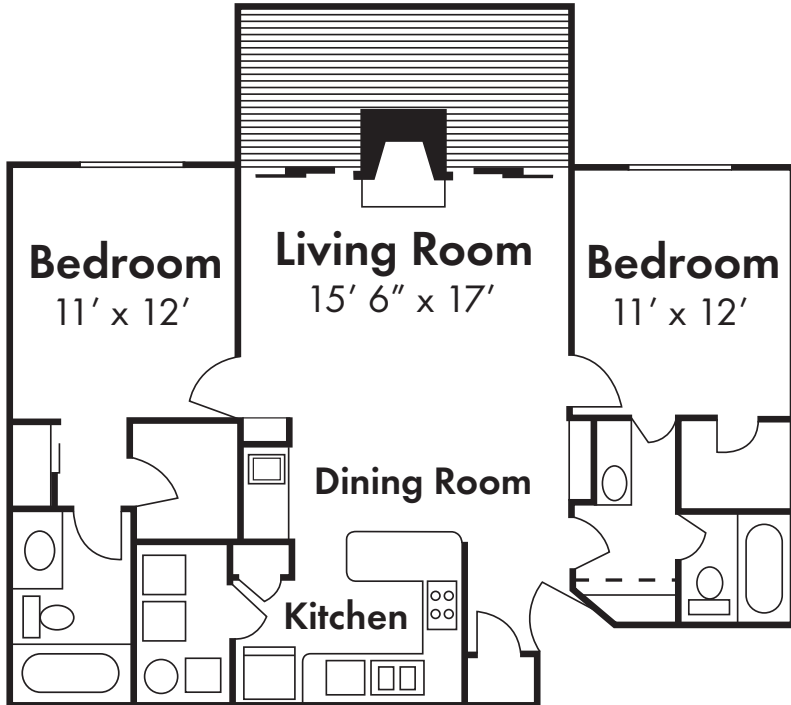

Welcome HOME

RIVERWIND APARTMENTS

200 Heywood Avenue • Spartanburg, SC • 29307

Phone: 864-585-9463 • Fax: 864-542-8074

SUNSET COVE - ONE BEDROOM / ONE BATH - 671 sq. ft.

Square Footage is approximate

RENTAL INFORMATION*

Welcome HOME

RIVERWIND APARTMENTS

200 Heywood Avenue • Spartanburg, SC • 29307

Phone: 864-585-9463 • Fax: 864-542-8074

TWIN HARBOR - TWO BEDROOM / TWO BATH - 988 sq. ft.

Square Footage is approximate

RENTAL INFORMATION*