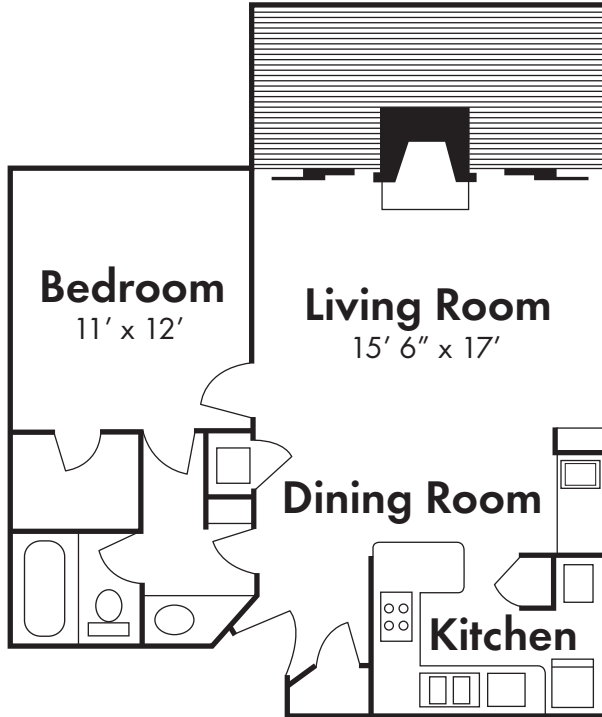

Welcome HOME

RIVERWIND APARTMENTS

200 Heywood Avenue • Spartanburg, SC • 29307

Phone: 864-585-9463 • Fax: 864-542-8074

TRIPOINT - THREE BEDROOM / THREE BATH - 1252 sq. ft.

Square Footage is approximate

RENTAL INFORMATION*

Welcome HOME

RIVERWIND APARTMENTS

200 Heywood Avenue • Spartanburg, SC • 29307

Phone: 864-585-9463 • Fax: 864-542-8074

SUNSET COVE - ONE BEDROOM / ONE BATH - 671 sq. ft.

Square Footage is approximate

RENTAL INFORMATION*