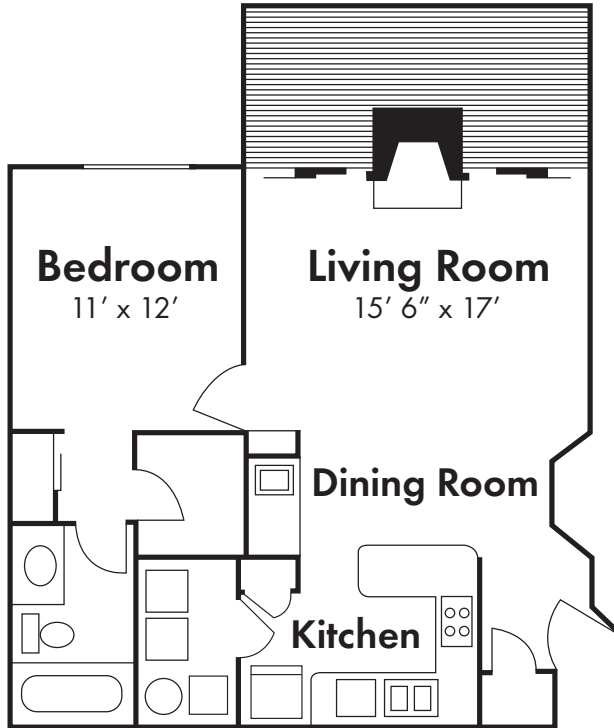

Welcome HOME

RIVERWIND APARTMENTS

200 Heywood Avenue • Spartanburg, SC • 29307

Phone: 864-585-9463 • Fax: 864-542-8074

BAYSHORE RETREAT - ONE BEDROOM / ONE BATH - 702 sq. ft.

Square Footage is approximate

RENTAL INFORMATION*

Welcome HOME

RIVERWIND APARTMENTS

200 Heywood Avenue • Spartanburg, SC • 29307

Phone: 864-585-9463 • Fax: 864-542-8074

TRIPOINT - THREE BEDROOM / THREE BATH - 1252 sq. ft.

Square Footage is approximate

RENTAL INFORMATION*